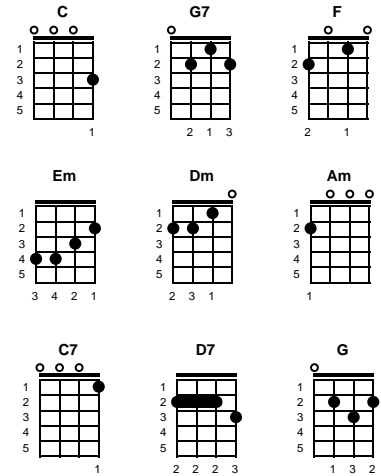

Devoted to You
Felice & Boudleaux Bryant

Key of C

intro: chords for last 2 lines of chorus

v1:

C **G7** **C**
Darling, you can count on me
G7 **C**
Till the sun dries up the sea
F **Em** **Dm** **C**
Until then I'll always be
F **G7** **C**
Devoted.. to you

v2:

C **G7** **C**
I'll be yours through endless time
G7 **C**
I'll adore your charms sublime
F **Em** **Dm** **C**
Guess by now, you know that I'm
F **G7** **C**
Devoted.. to you

chorus:

Dm
I'll never hurt you,
Em **Am**
I'll never lie
Dm **G7** **C** **C7**
I'll never be untrue
Dm **Em** **Am**
I'll never give you reason to cry
D7 **G** **G7**
I'd be unhappy if you were blue

v3:

C **G7** **C**
Through the years my love will grow
G7 **C**
Like a river, it will flow
F **Em** **Dm** **C**
It can't die because I'm so
F **G7** **C**
Devoted.. to you -- **CHORUS & V3**

ending:

F **G7** **C**
Devoted.. to you

STANDARD