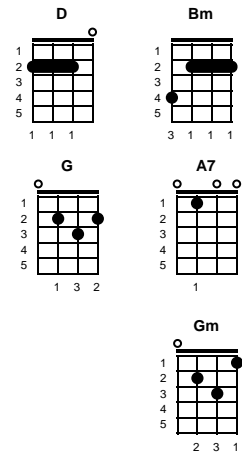

Intro: Chords for chorus

v1:

D Bm G A7
You're so young and I'm so old, this my darling I've been told
D Bm G A7
I don't care just what they say, 'cause forever I will pray
D Bm G A7
You and I will be as free, as the birds up in the trees
D Bm G A7 D Bm G A7
Oh, please, stay by me, Diana

v2:

D Bm G A7
Thrills I get when you hold me close, Oh, my darling, you're the most
D Bm G A7
I love you, but do you love me? Oh, Diana, can't you see
D Bm G A7
I love you with all my heart, and I hope we'll never part
D Bm G A7 D Bm G A7
Oh, please, stay by me, Diana

chorus:

G Gm D
Oh my darlin, oh my lover, tell me that there is no other
G Gm D A7
I love you with all my heart, oh oh, oh oh, oh oh oh oh oh oh

v3:

D Bm G A7
Only you can take my heart, only you can tear it apart
D Bm G A7
When you hold me in your arms, I can feel your lovin' charms
D Bm G A7
Hold me darling, hold me tight, squeeze me baby with all your might
D Bm G A7 D Bm
Oh, please, stay by me, Diana

ending:

G A7 D Bm
Oh, please, Diana -- REPEAT AND FADE

STANDARD