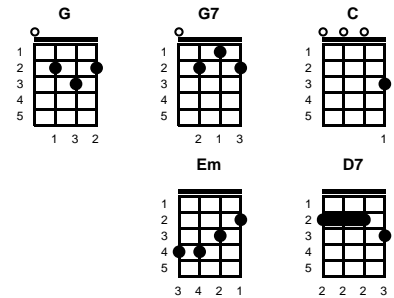

Do Lord
Verne O Fossett

Key of G

Intro: Chords for ending

v1:

G
I've got a home in Glory Land that outshines the sun (oh Lordy)
C
I've got a home in Glory Land that outshines the sun (oh Lordy)
Em
I've got a home in Glory Land that outshines the sun
G D7 G
Look away beyond the blue

chorus:

G
Do Lord, Oh do Lord, Oh do remember me (oh Lordy)
C
Do Lord, Oh do Lord, Oh do remember me (oh Lordy)
Em
Do Lord, Oh do Lord, Oh do remember me
G D7 G
Look away beyond the blue

v2:

G7
I took Jesus as my Savior, you take him too (oh Lordy)
C
I took Jesus as my Savior, you take him too (oh Lordy)
Em
I took Jesus as my Savior, you take him too
G D7 G
Look away beyond the blue -- **CHORUS**

v3:

G7
This little light of mine, I'm gonna let it shine (oh Lordy)
C
This little light of mine, I'm gonna let it shine (oh Lordy)
Em
This little light of mine, I'm gonna let it shine
G D7 G
Let it shine, let it shine, let it shine -- **CHORUS**

ending:

G D7 G
Look away beyond the blue

STANDARD