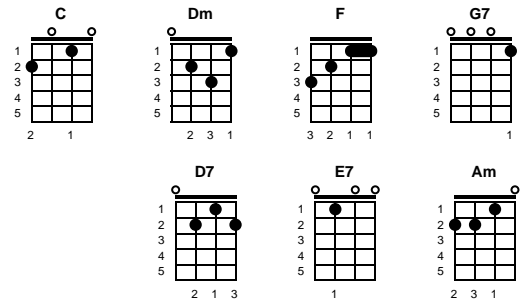

Do-Re-Mi

Richard Rogers & Oscar Hammerstein

Key of C

Intro: Chords for ending (2x)

C
 "Do" a deer, a female deer.
Dm
 "Re" a drop of golden sun.
C
 "Mi" a name I call myself.
F **G7**
 "Fa" a long, long way to run.
C **F**
 "Sol" a needle pulling thread.
D7 **G7**
 "La" a note to follow "Sol".
E7 **Am**
 "Ti" a drink with Jam and bread.
 That will bring us back to
C
 "do", "do", "do", "do"

STANDARD

BARITONE

C
 "Do" a deer, a female deer.
Dm
 "Re" a drop of golden sun.
C
 "Mi" a name I call myself.
F **G7**
 "Fa" a long, long way to run.
C **F**
 "Sol" a needle pulling thread.
D7 **G7**
 "La" a note to follow "Sol".
E7 **Am**
 "Ti" a drink with Jam and bread.
 That will bring us back to
C
 "do", "do", "do", "do"