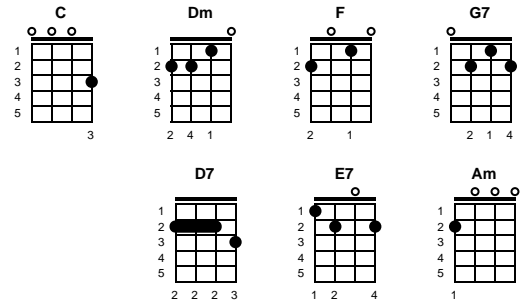

Do-Re-Mi

Richard Rogers & Oscar Hammerstein

Key of C

Intro: Chords for ending (2x)

C
 "Do" a deer, a female deer.
Dm
 "Re" a drop of golden sun.
C
 "Mi" a name I call myself.
F **G7**
 "Fa" a long, long way to run.
C **F**
 "Sol" a needle pulling thread.
D7 **G7**
 "La" a note to follow "Sol".
E7 **Am**
 "Ti" a drink with Jam and bread.
 That will bring us back to
C
 "do", "do", "do", "do"

STANDARD

BARITONE

C
 "Do" a deer, a female deer.
Dm
 "Re" a drop of golden sun.
C
 "Mi" a name I call myself.
F **G7**
 "Fa" a long, long way to run.
C **F**
 "Sol" a needle pulling thread.
D7 **G7**
 "La" a note to follow "Sol".
E7 **Am**
 "Ti" a drink with Jam and bread.
 That will bring us back to
C
 "do", "do", "do", "do"