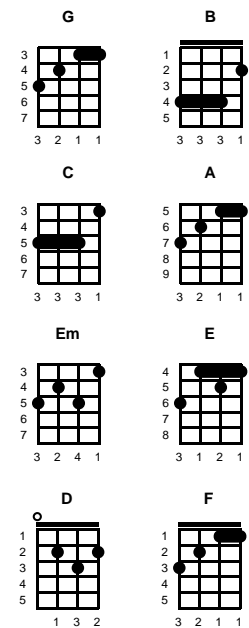

BARITONE

<https://www.youtube.com/watch?v=rTVjnBo96Ug>