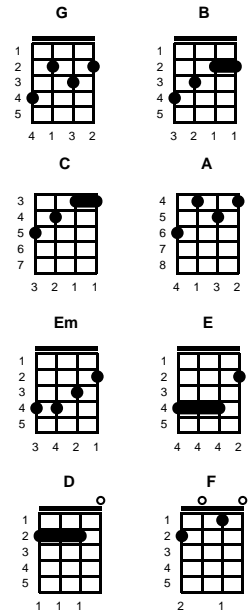

Dock Of The Bay

Otis Redding & Steve Cropper

Intro: Chords for ending

v1:

G B C A
Sittin in the morning sun, I'll be sitting when the evening come
G B C A
Watching the ships roll in, then I watch 'em roll away again, yeah I'm

chorus:

G E G E
Sitting on the dock of the bay watchin' the tide roll away
G A G Em E
Sittin' on the dock of the bay, wastin' time

v2:

G B C A
Left my home in Georgia, headed for the Frisco Bay
G B C A
I have nothing to live for, look like nothing gonna come my way, so I'm just -- **CHORUS**

bridge:

G D C G
Looks like nothing's gonna change
D C G
Everthing still remains the same
D C F
I can't do what ten people tell me to do
D
So I guess I'll remain the same, yes, I'm

v3:

G B C A
Sittin' here restin' my bones, and this loneliness won't leave me alone
G B C A
Two thousand miles I roam, just to make this dock my home, now I'm just -- **CHORUS**

ending:

G A G Em E
Sittin' on the dock of the bay, wastin' time

Key of G

STANDARD