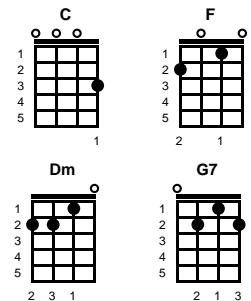

**Don't Be Cruel**  
Otis Blackwell

Key of C

Intro: Chords for chorus 1

v1:

**C**  
You know I can be found, sitting home all alone  
**F** **C**  
If you can't come around, at least please telephone  
**Dm** **G7** **C**  
Don't be cruel-u-u-uel to a heart that's true

chorus 1:

**F** **G7**  
I don't want no other love  
**F** **G7** **C**  
Baby it's just you I'm ~ thinking of

v3:

Don't stop thinking of me, don't make me feel this way  
**F** **C**  
Come on over and love me, you know what I want you to say  
**Dm** **G7** **C**  
Don't be cruel-u-u-uel to a heart that's true

chorus 2:

**F** **G7**  
Why should we be apart  
**F** **G7** **C**  
I really love you baby, cross my heart

v4:

Let's walk up to the preacher, and let us say "I do"  
**F** **C**  
Then you'll know you'll have me, and I'll know that I'll have you  
**Dm** **G7** **C**  
Don't be cruel-u-u-uel to a heart that's true -- **CHORUS 1**

ending:

**Dm** **G7** **C**  
Don't be cruel-u-u-uel to a heart that's true  
**Dm** **G7** **C**  
Don't be cruel-u-u-uel to a heart that's true -- **CHORUS 1**

**STANDARD**

**BARITONE**