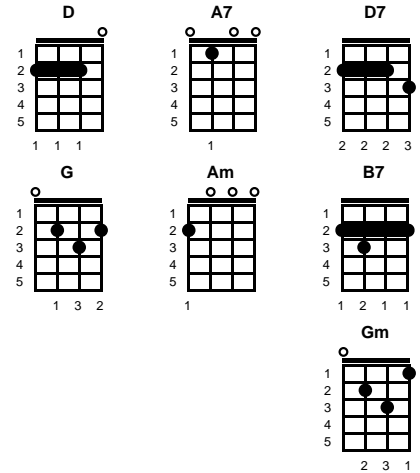

Don't Fence Me In
Cole Porter and Robert Fletcher

Key of D

Intro: Chords for ending, 2x

v1:

Oh, give me **D** land, lots of land under starry skies above,
Don't fence me in, let me ride through the wide open
Country that I love, don't fence me in. **D**
Let me be by myself in the evening breeze, **D7**
G
Listen to the murmur of the cottonwood trees,
D Send me off forever, but I ask you please, **Am** **B7** **Gm** **D**
Don't fence me in. **A7** **D**

v2:

Just turn me loose, let me straddle my old saddle
Underneath the western skies, on my cayuse, let me
Wander over yonder til I see the mountains rise, **D** **A7**
D I want to ride to the ridge where the west commences, **D7**
G
Gaze at the moon til I lose my senses
D Can't look at hobbles and I can't stand fences, **Am** **B7** **Gm** **D**
Don't fence me in. **A7** **D**

ending:

Don't fence me in. **A7** **D**

STANDARD