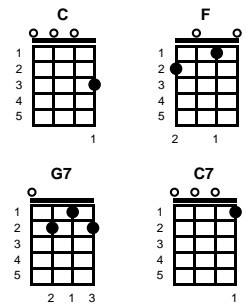

Don't Worry About Me

Rube Bloom & Ted Koehler

Intro: Chords for ending

TACET: Don't worry 'bout me, it's all over now
Though I may be blue, I'll manage somehow
Love can't be explained, can't be controlled
One day it's warm, next day it's cold -- **BREAK**

TACET: Don't pity me, cause I'm feeling blue
Don't be ashamed, it might happen to you
Oh, oh, oh, oh love, kiss me one time then go
I understand, don't worry 'bout me -- **BREAK**

TACET: Sweet, sweet, sweet love, I want you to be
As happy as I..I am when you love me
I'll never forget you, your sweet memory
It's all over now, don't worry 'bout me -- **BREAK**

TACET: When one heart tells, one heart, one heart goodbye
One heart is free, one heart will cry
Oh, oh, oh, oh, oh sweet, sweet baby, sweet baby, sweet
It's all right, don't worry 'bout me

ending:
It's all right, don't worry 'bout me

Key of C

STANDARD