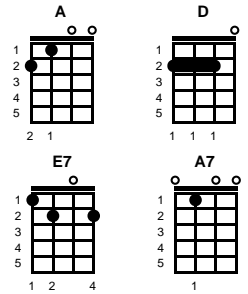

Don't Worry About Me

Rube Bloom & Ted Koehler

Key of A

Intro: Chords for ending

TACET: Don't worry 'bout me, it's all over now
Though I may be blue, I'll manage somehow
Love can't be explained, can't be controlled
One day it's warm, next day it's cold -- **BREAK**

TACET: Don't pity me, cause I'm feeling blue
Don't be ashamed, it might happen to you
Oh, oh, oh, oh love, kiss me one time then go
I understand, don't worry 'bout me -- **BREAK**

TACET: Sweet, sweet, sweet love, I want you to be
As happy as I..I am when you love me
I'll never forget you, your sweet memory
It's all over now, don't worry 'bout me -- **BREAK**

TACET: When one heart tells, one heart, one heart goodbye
One heart is free, one heart will cry
Oh, oh, oh, oh sweet, sweet baby, sweet baby, sweet
It's all right, don't worry 'bout me

ending:
It's all right, don't worry 'bout me

STANDARD