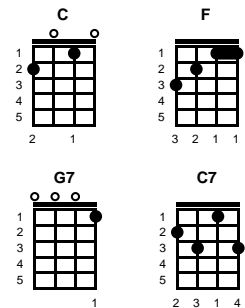

TACET: When one heart tells, one heart, one heart goodbye
 One heart is free, one heart will cry
 Oh, oh, oh, oh sweet, sweet baby, sweet baby, sweet
 It's all right, don't worry 'bout me

ending:
 It's all right, don't worry 'bout me

TACET: Don't pity me, cause I'm feeling blue
 Don't be ashamed, it might happen to you
 Oh, oh, oh, oh love, kiss me one time then go
 I understand, don't worry 'bout me -- **BREAK**

TACET: Sweet, sweet, sweet love, I want you to be
 As happy as I..I am when you love me
 I'll never forget you, your sweet memory
 It's all over now, don't worry 'bout me -- **BREAK**

TACET: When one heart tells, one heart, one heart goodbye
 One heart is free, one heart will cry
 Oh, oh, oh, oh, oh sweet, sweet baby, sweet baby, sweet
 It's all right, don't worry 'bout me

ending:
 It's all right, don't worry 'bout me

Key of C

STANDARD

BARITONE

Key of A

Key of G

Don't Worry About Me

Rube Bloom & Ted Koehler

Key of G