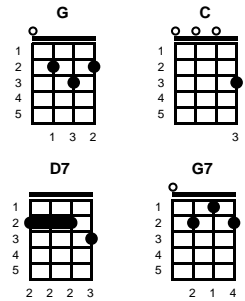

Don't Worry About Me

Rube Bloom & Ted Koehler

Key of G

Intro: Chords for ending

TACET: Don't worry 'bout me, it's all over now
Though I may be blue, I'll manage somehow
Love can't be explained, can't be controlled
One day it's warm, next day it's cold -- **BREAK**

TACET: Don't pity me, cause I'm feeling blue
Don't be ashamed, it might happen to you
Oh, oh, oh, oh love, kiss me one time then go
I understand, don't worry 'bout me -- **BREAK**

TACET: Sweet, sweet, sweet love, I want you to be
As happy as I..I am when you love me
I'll never forget you, your sweet memory
It's all over now, don't worry 'bout me -- **BREAK**

TACET: When one heart tells, one heart, one heart goodbye
One heart is free, one heart will cry
Oh, oh, oh, oh sweet, sweet baby, sweet baby, sweet
It's all right, don't worry 'bout me

ending:
It's all right, don't worry 'bout me

STANDARD