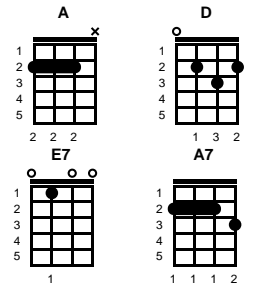

Don't Worry About Me

Rube Bloom & Ted Koehler

Key of A

Intro: Chords for ending

TACET: Don't worry 'bout me, it's all over now
Though I may be blue, I'll manage somehow
Love can't be explained, can't be controlled
One day it's warm, next day it's cold -- **BREAK**

TACET: Don't pity me, cause I'm feeling blue
Don't be ashamed, it might happen to you
Oh, oh, oh, oh love, kiss me one time then go
I understand, don't worry 'bout me -- **BREAK**

TACET: Sweet, sweet, sweet love, I want you to be
As happy as I..I am when you love me
I'll never forget you, your sweet memory
It's all over now, don't worry 'bout me -- **BREAK**

TACET: When one heart tells, one heart, one heart goodbye
One heart is free, one heart will cry
Oh, oh, oh, oh sweet, sweet baby, sweet baby, sweet
It's all right, don't worry 'bout me

ending:
It's all right, don't worry 'bout me

STANDARD

BARITONE

Key of C

Key of G