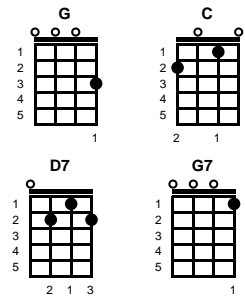

Don't Worry About Me

Rube Bloom & Ted Koehler

Key of G

Intro: Chords for ending

TACET: Don't worry 'bout me, it's all over now
Though I may be blue, I'll manage somehow
Love can't be explained, can't be controlled
One day it's warm, next day it's cold -- **BREAK**

TACET: Don't pity me, cause I'm feeling blue
Don't be ashamed, it might happen to you
Oh, oh, oh, oh love, kiss me one time then go
I understand, don't worry 'bout me -- **BREAK**

TACET: Sweet, sweet, sweet love, I want you to be
As happy as I..I am when you love me
I'll never forget you, your sweet memory
It's all over now, don't worry 'bout me -- **BREAK**

TACET: When one heart tells, one heart, one heart goodbye
One heart is free, one heart will cry
Oh, oh, oh, oh sweet, sweet baby, sweet baby, sweet
It's all right, don't worry 'bout me

ending:
It's all right, don't worry 'bout me

STANDARD

BARITONE

Key of A

Key of C