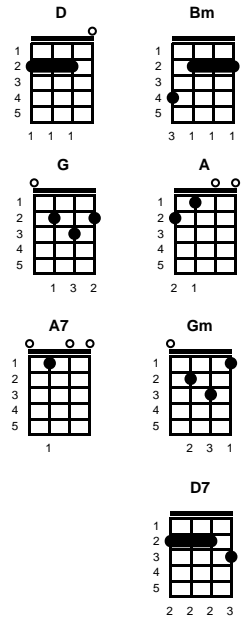

**Donna**  
Ritchie Valens

Key of D  
6/8

Intro: Chords for last 2 lines, first verse

**chorus:**

D Bm G A D Bm G A  
Oh, Donna, Oh, Donna, Oh, Donna, Oh, Donna

**v1:**

D Bm  
I had a girl  
G A D  
Donna was her name  
Bm  
Since she left me  
G A  
I've never been the same  
D Bm  
'Cause I love my girl  
G A D Bm G A  
Donna, oh where can you be, where can you be?

**v2:**

D Bm  
Now that you're gone  
G A D  
I'm left all alone  
Bm  
All by myself  
G A  
To wander and roam  
D Bm  
Cause I love my girl  
G A D Bm G A7  
Donna, where can you be, where can you be? -- **CHORUS**

**bridge:**

G Gm  
Well, Darlin' ~ now that you're gone  
D G D D7  
I don't know ~ what I'll do  
G Gm A A7  
All the time and all my love for you

**ending:**

-- **V1, CHORUS - FADE**

**STANDARD**

**BARITONE**