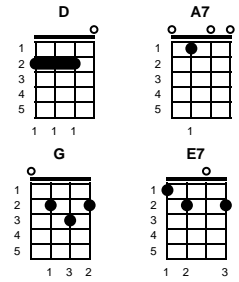

Down By The Riverside

Billy Sherrill, Charlie Rich

Intro: Chords for ending

D
Well I met my little bright eyed doll
Down by the riverside, **A7** down by the riverside **D**
Down by the riverside
Well I met my little bright eyed doll
Down by the riverside, **A7** down by the riverside **D**
Well I asked her for a little kiss
Down by the riverside, **A7** down by the riverside **D**
Down by the riverside
Well I asked her for a little kiss
Down by the riverside, **A7** down by the riverside **D**
G
She said "have patience little man"
"Well I'm sure you'll understand, I hardly know your name" **D**
I said "if I can have my way, well then maybe some sweet day" **A7**
"Your name and mine will be the same" **D**
Well I wed that little bright eyed doll
Down by the riverside, **A7** down by the riverside **D**
Down by the riverside
Well I wed that little bright eyed doll
Down by the riverside, **A7** down by the riverside **D**
ending:
A7 Down by the riverside **D**

Key of D

STANDARD

BARITONE