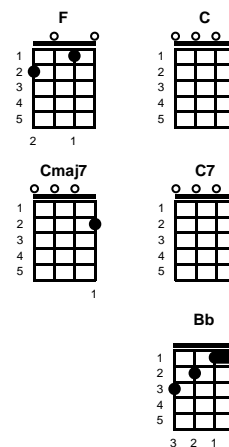

Down In The Valley

Bert Berns and Solomon Burke

Intro: Chords for last line, first verse

F Down in the valley, the valley so low **C**
Cmaj7 C C7 F Bb F
Hang your head over, hear the wind blow
C
Cmaj7 C C7 F Bb F
Hear the wind blow, dear, hear the wind blow
Hang your head over, hear the wind blow

C
Cmaj7 C C7 F Bb F
Roses love sunshine, violets love dew
C
Cmaj7 C C7 F Bb F
Angels in heaven, know I love you
C
Cmaj7 C C7 F Bb F
Know I love you, dear, know I love you
Angels in heaven, know I love you

C
Cmaj7 C C7 F Bb F
If you don't love me, love whom you please
C
Cmaj7 C C7 F Bb F
Throw your arms 'round me, give my heart ease
C
Cmaj7 C C7 F Bb F
Give my heart ease, dear, give my heart ease
Throw your arms 'round me, give my heart ease

C
Cmaj7 C C7 F Bb F
Write me a letter, send it by mail
C
Cmaj7 C C7 F Bb F
Send it in care of the Birmingham Jail
C
Cmaj7 C C7 F Bb F
Birmingham jail, dear, the Birmingham Jail
Send it in care of the Birmingham Jail

C
Cmaj7 C C7 F Bb F
Write me a letter containing three lines
C
Cmaj7 C C7 F Bb F
Answer my question, "Will you be mine?"
C
Cmaj7 C C7 F Bb F
Will you be mine, dear, will you be mine
Answer my question "Will you be mine?"

Key of F

3/4

STANDARD