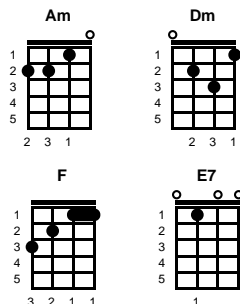

BARITONE

Key of Dm

<https://www.youtube.com/watch?v=pjfbHiVpvrC>