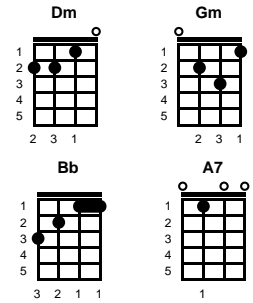

Down To The River

Douglas Seegers

Key of Dm

Intro: Chords for last line, v1

v1:

Dm
I'm going down to the river, to wash my soul again

Gm
I've been runnin with the devil, and I know he's not my friend

Gm
I've been fallin by the wayside, livin in this world of sin

Gm **A7**
If I don't get some restoration soon, gonna end up in a casket

Dm
Well, hooooo --- **INSTRUMENTAL - LAST 3 LINES, V1**

v3:

Gm **Dm**
I'm going down to the river, to wash my soul again

Gm **Dm**
I've been runnin with the devil, and I know he's not my friend

Gm **Dm**
I've been fallin by the wayside, livin in this world of sin

Bb **A7** **Dm**
I'm going down to the river, gonna wash my soul again

ending:

Bb **A7** **Dm**
I'm going down to the river, gonna wash my soul again

Bb **A7** **Dm**
I'm going down to the river, gonna wash my soul again

STANDARD

BARITONE

Key of Am

<https://www.youtube.com/watch?v=pjfbHiVpvrC>

Down To The River
Douglas Seegers

Key of Am

Intro: Chords for last line, v1