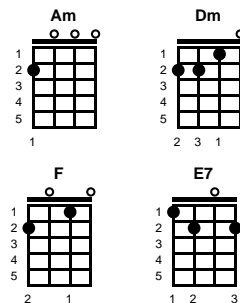

Down To The River
Douglas Seegers

Key of Am

Intro: Chords for last line, v1

v1:

Am Dm Am
I'm going down to the river, to wash my soul again
Dm Am
I've been runnin with the devil, and I know he's not my friend
Dm Am
I've been fallin by the wayside, livin in this world of sin
F E7 Am
I'm going down to the river, gonna wash my soul again

v2:

Dm Am
I'm going down to the country, to bury my head in the creek
Dm Am
I'm gonna jump in them waters, baptise both my feet
Dm Am
Because everywhere I've been walkin, I've been gettin in trouble deep
F E7 Am
I'm going down to the river, gonna wash my soul again

bridge:

Dm Am
Well ~ ~ this whole world's going to hell in a handbasket
Dm E7
If I don't get some restoration soon, gonna end up in a casket
Am
Well, hooooooo -- **INSTRUMENTAL - LAST 3 LINES, V1**

v3:

Dm Am
I'm going down to the river, to wash my soul again
Dm Am
I've been runnin with the devil, and I know he's not my friend
Dm Am
I've been fallin by the wayside, livin in this world of sin
F E7 Am
I'm going down to the river, gonna wash my soul again

ending:

F E7 Am
I'm going down to the river, gonna wash my soul again
F E7 Am
I'm going down to the river, gonna wash my soul again

STANDARD