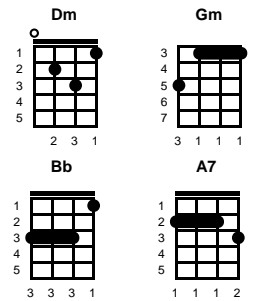

Down To The River

Douglas Seegers

Key of Dm

Intro: Chords for last line, v1

v1:

Dm
I'm going down to the river, to wash my soul again

Gm
I've been runnin with the devil, and I know he's not my friend

Gm
I've been fallin by the wayside, livin in this world of sin

Gm **A7**
If I don't get some restoration soon, gonna end up in a casket

Dm
Well, hooooo --- **INSTRUMENTAL - LAST 3 LINES, V1**

v3:

Gm **Dm**
I'm going down to the river, to wash my soul again

Gm **Dm**
I've been runnin with the devil, and I know he's not my friend

Gm **Dm**
I've been fallin by the wayside, livin in this world of sin

Bb **A7** **Dm**
I'm going down to the river, gonna wash my soul again

ending:

Bb **A7** **Dm**
I'm going down to the river, gonna wash my soul again

Bb **A7** **Dm**
I'm going down to the river, gonna wash my soul again

STANDARD

BARITONE

Key of Am

<https://www.youtube.com/watch?v=pjfbHiVpvrC>

Down To The River
Douglas Seegers

Key of Am

Intro: Chords for last line, v1