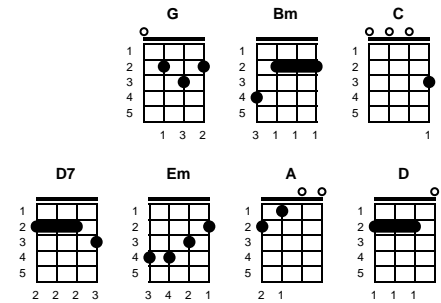

Downtown

Tony Hatch

Key of G

G

v1:

When you're alone and life is making you lonely
 You can always go.. downtown
 When you've got worries, all the noise and the hurry
 Seems to help, I know.. downtown
 Just listen to the music of the traffic in the city
 Linger on the sidewalk where the neon signs are pretty
 How can you lose? The lights are much brighter there
 You can forget all your troubles, forget all your cares and go

chorus:

Downtown, things'll be great when you're
 Downtown, no finer place for sure,
 Downtown, everything's waiting for you

v2:

Don't hang around and let your problems surround you
 There are movie shows.. downtown
 Maybe you know some little places to go to
 Where they never close.. downtown
 Just listen to the rhythm of a gentle bossanova
 You'll be dancing with 'em too before the night is over
 Happy again the lights are much brighter there
 You can forget all your troubles, forget all your cares and go -- CHORUS

INSTRUMENTAL: FIRST 4 LINES, V2

v3:

And you may find somebody kind to help and understand you
 Someone who is just like you and needs a gentle hand to
 Guide them along, so, maybe I'll see you there
 We can forget all our troubles, forget all our cares and go -- CHORUS

ending:

Downtown (REPEAT 3X, THEN)

STANDARD

BARITONE