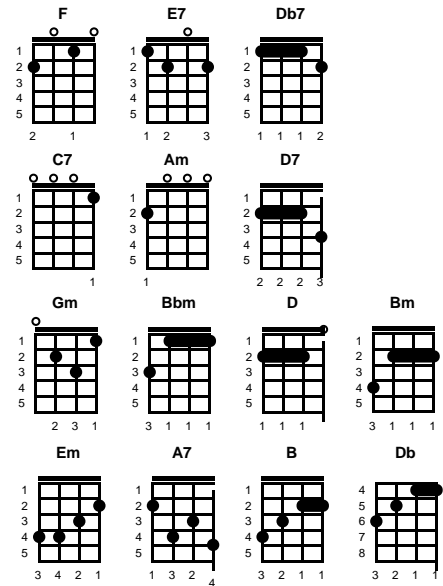

Dream A Little Dream of Me
 Fabian Andre, Wilbur Schwandt & Gus Kahn (1931)

Key of F

Intro: Chords for ending

v1:

F E7 Db7 C7
 Stars shining bright above you
F Am D7
 Night breezes seem to whisper "I love you"
Gm Bbm
 Birds singing in the sycamore tree
F Db7 C7 F
 Dream a little dream of me

v2:

E7 Db7 C7
 Say nighty-night and kiss me
F Am D7
 Just hold me tight and tell me you'll miss me
Gm Bbm
 While I'm alone as blue as can be
F Db7 C7 F
 Dream a little dream of me

chorus:

D Bm Em A7 D Bm Em A7
 Stars fading but I linger on dear, still craving your kiss
D Bm Em A7 D B Db C7
 I'm Longin' to linger 'til dawn, dear, just saying this - is

v3:

F E7 Db7 C7
 Sweet dreams 'til sunbeams find you
F Am D7
 Sweet dreams that leave all worries behind you
Gm Bbm
 But in your dreams whatever they be
F Db7 C7 F
 Dream a little dream of me

instrumental: **CHORDS FOR THIRD VERSE**

-- **CHORUS & V3**

ending:

F Db7 C7 F
 Dream a little dream of me -- **REPEAT & FADE**

STANDARD

BARITONE