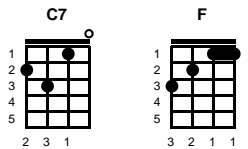

Dream Baby
Cindy Walker

Key of F

Intro: Chords for chorus

chorus:

C7
Sweet dreams baby, sweet dreams baby,
F **C7** **F**
Sweet dreams baby, how long must I dream?

STANDARD

verse:

C7
Dream baby got me dreamin' sweet dreams, the whole day through

BARITONE

Dream baby got me dreamin' sweet dreams, night time too

F
I love you and I'm dreaming of you, but that won't do

C7 **F**
Dream baby make me stop my dreamin', you can make my dreams come true

-- REPEAT FROM TOP 2X