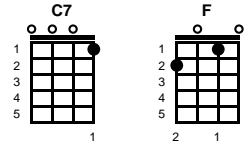

Dream Baby
Cindy Walker

Key of F

Intro: Chords for chorus

chorus:

C7
Sweet dreams baby, sweet dreams baby,
F **C7** **F**
Sweet dreams baby, how long must I dream?

STANDARD

verse:

C7
Dream baby got me dreamin' sweet dreams, the whole day through

BARITONE

Dream baby got me dreamin' sweet dreams, night time too

F
I love you and I'm dreaming of you, but that won't do

C7 **F**
Dream baby make me stop my dreamin', you can make my dreams come true

-- REPEAT FROM TOP 2X