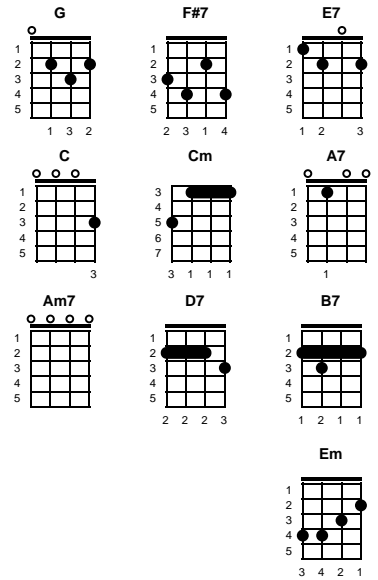

Dream

Johnny Mercer

Key of G

Intro: Chords for last 2 lines, v1

v1:

G Dream ~~ when you're feeling blue **F#7**
G Dream ~~ that's the thing to do **E7**
C Just ~~ watch the smoke rings rise through the air .. **Cm** **G** **E7** **A7**
 You'll find your share ~~ of memories there **Am7** **D7**
G So dream ~~ when the day is through **F#7**
G Dream ~~ and they might come true **E7**
C Things ~~ never are as bad as they seem . **Cm** **G** **B7** **Em**
Am7 **D7** **G** **D7**
 So dream ~~ Dream ~~ Dream

v2:

G Dream ~~ when you're feeling blue **F#7**
G Dream ~~ that's the thing to do **E7**
C Just ~~ watch the smoke rings rise through the air .. **Cm** **G** **E7** **A7**
 You'll find your share ~~ of memories there **Am7** **D7**
G So dream ~~ when the day is through **F#7**
G Dream ~~ and they might come true **E7**
C Things ~~ never are as bad as they seem . **Cm** **G** **B7** **Em**
Am7 **D7** **G** **Em**
 So dream ~~ Dream ~~ Dream

ending:

Am7 **D7** **G**
 So dream ~~ Dream ~~ Dream

STANDARD

BARITONE

Key of F

Dream

Johnny Mercer

Key of F

Intro: Chords for last 2 lines, v1

v1:

F Dream ~~ when you're feeling blue **E7**
F Dream ~~ that's the thing to do **D7**
A# Just ~~ watch the smoke rings rise through the air .. **A#m** **F** **D7** **G7**
 You'll find your share ~~ of memories there **Gm7** **C7**
F So dream ~~ when the day is through **E7**
F Dream ~~ and they might come true **D7**
A# Things ~~ never are as bad as they seem . **A#m** **F** **A7** **Dm**
Gm7 So dream ~~ Dream ~~ Dream **C7** **F** **C7**