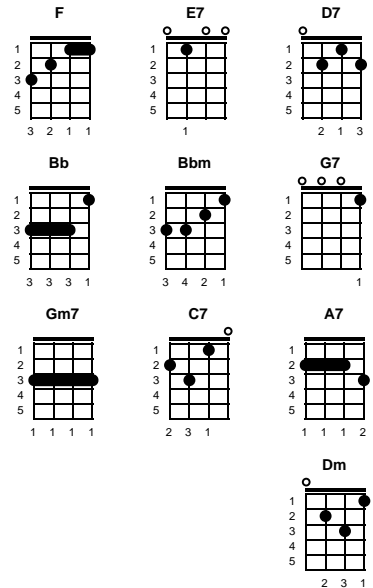

Dream

Johnny Mercer

Key of G

Intro: Chords for last 2 lines, v1

v1:

G Dream ~~ when you're feeling blue **F#7**
G Dream ~~ that's the thing to do **E7**
C Just ~~ watch the smoke rings rise through the air .. **Cm** **G** **E7** **A7**
 You'll find your share ~~ of memories there **Am7** **D7**
G So dream ~~ when the day is through **F#7**
G Dream ~~ and they might come true **E7**
C Things ~~ never are as bad as they seem . **Cm** **G** **B7** **Em**
Am7 **D7** **G** **D7**
 So dream ~~ Dream ~~ Dream

Intro: Chords for last 2 lines, v1

v1:

F Dream ~~ when you're feeling blue **E7**
F Dream ~~ that's the thing to do **D7**
A# Just ~~ watch the smoke rings rise through the air .. **A#m** **F** **D7** **G7**
 You'll find your share ~~ of memories there **Gm7** **C7**
F So dream ~~ when the day is through **E7**
F Dream ~~ and they might come true **D7**
A# Things ~~ never are as bad as they seem . **A#m** **F** **A7** **Dm**
Gm7 So dream ~~ Dream ~~ Dream **C7** **F** **C7**

v2:

F Dream ~~ when you're feeling blue **E7**
F Dream ~~ that's the thing to do **D7**
A# Just ~~ watch the smoke rings rise through the air .. **A#m** **F** **D7** **G7**
 You'll find your share ~~ of memories there **Gm7** **C7**
F So dream ~~ when the day is through **E7**
F Dream ~~ and they might come true **D7**
A# Things ~~ never are as bad as they seem . **A#m** **F** **A7** **Dm**
Gm7 So dream ~~ Dream ~~ Dream **C7** **F** **Dm**

ending:

Gm7 So dream ~~ Dream ~~ Dream **C7** **F**

STANDARD

BARITONE

Key of G