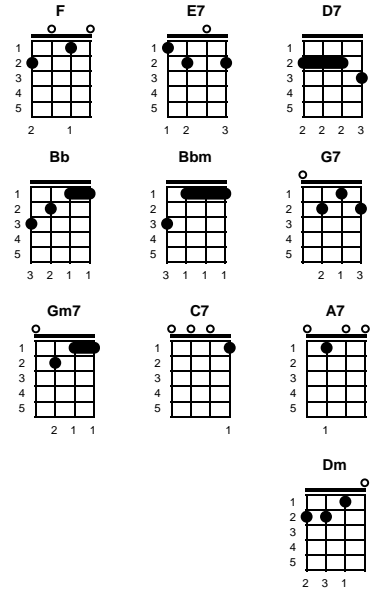

Dream

Johnny Mercer

Key of F

Intro: Chords for last 2 lines, v1

v1:

F Dream ~~ when you're feeling blue **E7**
F Dream ~~ that's the thing to do **D7**
A# Just ~~ watch the smoke rings rise through the air .. **A#m** **F** **D7** **G7**
You'll find your share ~~ of memories there **Gm7** **C7**
F So dream ~~ when the day is through **E7**
F Dream ~~ and they might come true **D7**
A# Things ~~ never are as bad as they seem . **A#m** **F** **A7** **Dm**
Gm7 So dream ~~ Dream ~~ Dream **C7** **F** **C7**

v2:

F Dream ~~ when you're feeling blue **E7**
F Dream ~~ that's the thing to do **D7**
A# Just ~~ watch the smoke rings rise through the air .. **A#m** **F** **D7** **G7**
You'll find your share ~~ of memories there **Gm7** **C7**
F So dream ~~ when the day is through **E7**
F Dream ~~ and they might come true **D7**
A# Things ~~ never are as bad as they seem . **A#m** **F** **A7** **Dm**
Gm7 So dream ~~ Dream ~~ Dream **C7** **F** **Dm**

ending:

Gm7 So dream ~~ Dream ~~ Dream **C7** **F**

STANDARD