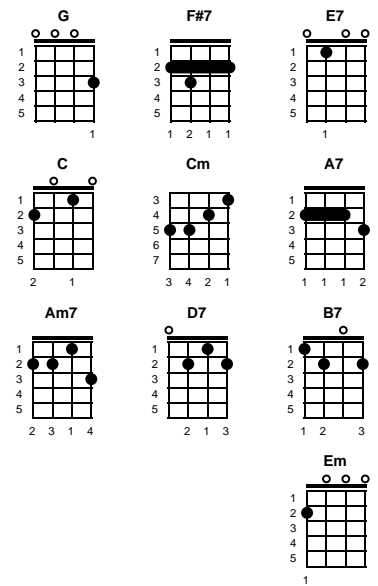

Dream

Johnny Mercer

Key of G

Intro: Chords for last 2 lines, v1

v1:

G Dream ~~ when you're feeling blue **F#7**
G Dream ~~ that's the thing to do **E7**
C Just ~~ watch the smoke rings rise through the air .. **Cm** **G** **E7** **A7**
 You'll find your share ~~ of memories there **Am7** **D7**
G So dream ~~ when the day is through **F#7**
G Dream ~~ and they might come true **E7**
C Things ~~ never are as bad as they seem . **Cm** **G** **B7** **Em**
Am7 **D7** **G** **D7**
 So dream ~~ Dream ~~ Dream

v2:

G Dream ~~ when you're feeling blue **F#7**
G Dream ~~ that's the thing to do **E7**
C Just ~~ watch the smoke rings rise through the air .. **Cm** **G** **E7** **A7**
 You'll find your share ~~ of memories there **Am7** **D7**
G So dream ~~ when the day is through **F#7**
G Dream ~~ and they might come true **E7**
C Things ~~ never are as bad as they seem . **Cm** **G** **B7** **Em**
Am7 **D7** **G** **Em**
 So dream ~~ Dream ~~ Dream

ending:

Am7 **D7** **G**
 So dream ~~ Dream ~~ Dream

STANDARD

BARITONE

Key of F

Dream

Johnny Mercer

Key of F

Intro: Chords for last 2 lines, v1

v1:

F Dream ~~ when you're feeling blue **E7**
F Dream ~~ that's the thing to do **D7**
A# Just ~~ watch the smoke rings rise through the air .. **A#m** **F** **D7** **G7**
 You'll find your share ~~ of memories there **Gm7** **C7**
F So dream ~~ when the day is through **E7**
F Dream ~~ and they might come true **D7**
A# Things ~~ never are as bad as they seem . **A#m** **F** **A7** **Dm**
Gm7 So dream ~~ Dream ~~ Dream **C7** **F** **C7**