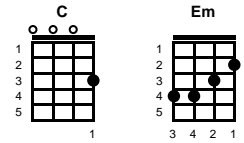

Early Morning Rain

Gordon Lightfoot

Key of C

Intro: Chords for ending

v1:

C Em Dm G7 C
In the early mornin' rain, with a dollar in my hand
Dm G7 C
And an achin' in my heart, and my pockets full of sand
Dm G7 C
I'm a long way from home, and I miss my loved one so
Em Dm G7 C
In the early mornin' rain, with no place to go

v2:

Em Dm G7 C
Out on runway number nine, big ole jet set to go
Dm G7 C
But I'm out here on the grass, where the pavement never grows
Dm G7 C
Well the liquor tasted good, and the women all were fast
Em Dm G7 C
There she goes my friend, she's rollin' down at last

V3:

Em Dm G7 C
Hear the mighty engines roar, see the silver wings on high
Dm G7 C
She's away and westward bound, far above the clouds she flies
Dm G7 C
Where the mornin' rain don't fall, and the sun always shines
Em Dm G7 C
She'll be flyin' o'er my home, in about three hours time

v4:

Em Dm G7 C
This old airport's got me down, it's no earthly good to me
Dm G7 C
Cause I'm stuck here on the ground, cold and drunk as I might be
Dm G7 C
Can't jump a jet plane, like I can a freight train
Em Dm G7 C
So I'd best be on my way, in the early mornin' rain

ending:

Dm G7 C
So I'd best be on my way, in the early mornin' rain -- 2X & FADE

STANDARD