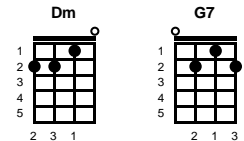

Early Morning Rain

Gordon Lightfoot

Key of C

Intro: Chords for ending

v1:

C Em Dm G7 C
In the early mornin' rain, with a dollar in my hand
Dm G7 C
And an achin' in my heart, and my pockets full of sand
Dm G7 C
I'm a long way from home, and I miss my loved one so
Em Dm G7 C
In the early mornin' rain, with no place to go

v2:

Em Dm G7 C
Out on runway number nine, big ole jet set to go
Dm G7 C
But I'm out here on the grass, where the pavement never grows
Dm G7 C
Well the liquor tasted good, and the women all were fast
Em Dm G7 C
There she goes my friend, she's rollin' down at last

V3:

Em Dm G7 C
Hear the mighty engines roar, see the silver wings on high
Dm G7 C
She's away and westward bound, far above the clouds she flies
Dm G7 C
Where the mornin' rain don't fall, and the sun always shines
Em Dm G7 C
She'll be flyin' o'er my home, in about three hours time

v4:

Em Dm G7 C
This old airport's got me down, it's no earthly good to me
Dm G7 C
Cause I'm stuck here on the ground, cold and drunk as I might be
Dm G7 C
Can't jump a jet plane, like I can a freight train
Em Dm G7 C
So I'd best be on my way, in the early mornin' rain

ending:

Dm G7 C
So I'd best be on my way, in the early mornin' rain -- 2X & FADE

STANDARD