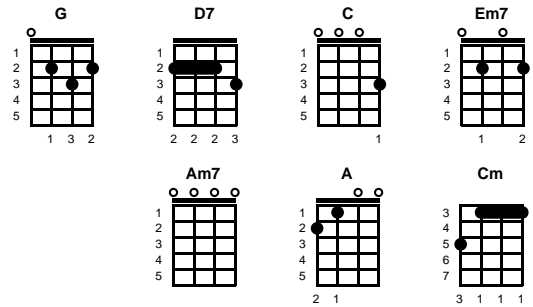

Edelweiss

Richard Rogers & Oscar Hammerstein

Key of G

3/4

Intro: Chords for first line

G D7 G C G Em7 Am7 D7

Edelweiss, Edelweiss, every morning you greet me

G D7 G C
Small and white, clean and bright

G D7 G
You look happy to meet me

D7 G
Blossom of snow may you bloom and grow

C A D7
Bloom and grow forever

G D7 C Cm G D7 G
Edelweiss, Edelweiss, bless my homeland forever

STANDARD

BARITONE