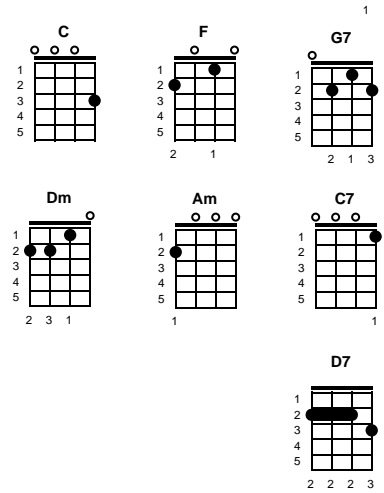

bridge:

G **C** **G**
 Love is ecstasy, it's divine to be enchanted
D7 **G** **C** **G**
 When your dreams are slanted through a lover's eyes

-- REPEAT FROM CHORUS

Key of G

STANDARD

BARITONE

Key of C

Enchanted
Buck Ram

Key of C

Intro: Chords for bridge

v1:

C Living is a dream when you make it seem enchanted
G7 **Dm** **G7** Lovers take for granted all the world's aglow
G7 They ought to know
C **F** **C** When you touch a star then you really are enchanted
G7 **C** **F** **C** Find a seed and plant it, love will make it grow

chorus:

C7 **F** It's really grand when you stand hand in hand with your lover
C And thrill to the wonders of night
D7 And days, too, will amaze you and soon you'll discover
G7 Your dreams run to dreams in continuous flight

bridge:

C **F** **C** Love is ecstasy, it's divine to be enchanted
G7 **C** **F** **C** When your dreams are slanted through a lover's eyes

-- REPEAT FROM CHORUS

STANDARD

BARITONE

Key of G