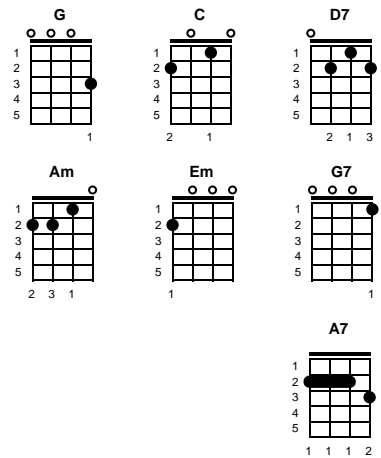

Enchanted

Buck Ram

Intro: Chords for bridge

v1:

G **C** **G**
 Living is a dream when you make it seem enchanted
D7 **Am** **D7** **G** **Em**
 Lovers take for granted all the world's aglow
D7
 They ought to know
G **C** **G**
 When you touch a star then you really are enchanted
D7 **G** **C** **G**
 Find a seed and plant it, love will make it grow

chorus:

G7 **C**
 It's really grand when you stand hand in hand with your lover
G
 And thrill to the wonders of night
A7
 And days, too, will amaze you and soon you'll discover
D7
 Your dreams run to dreams in continuous flight

bridge:

G **C** **G**
 Love is ecstasy, it's divine to be enchanted
D7 **G** **C** **G**
 When your dreams are slanted through a lover's eyes

-- REPEAT FROM CHORUS

Key of G

STANDARD

BARITONE

Key of C

Enchanted
Buck Ram

Key of C

Intro: Chords for bridge

v1:

C Living is a dream when you make it seem enchanted
G7 **Dm** **G7** Lovers take for granted all the world's aglow
G7 They ought to know
C **F** **C** When you touch a star then you really are enchanted
G7 **C** **F** **C** Find a seed and plant it, love will make it grow