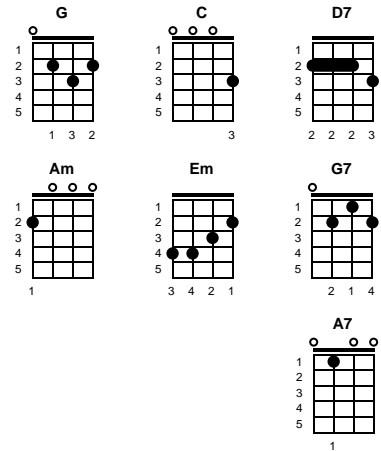

Enchanted

Buck Ram

Intro: Chords for bridge

v1:

G **C** **G**
 Living is a dream when you make it seem enchanted
D7 **Am** **D7** **G** **Em**
 Lovers take for granted all the world's aglow
D7
 They ought to know
G **C** **G**
 When you touch a star then you really are enchanted
D7 **G** **C** **G**
 Find a seed and plant it, love will make it grow

chorus:

G7 **C**
 It's really grand when you stand hand in hand with your lover
G
 And thrill to the wonders of night
A7
 And days, too, will amaze you and soon you'll discover
D7
 Your dreams run to dreams in continuous flight

bridge:

G **C** **G**
 Love is ecstasy, it's divine to be enchanted
D7 **G** **C** **G**
 When your dreams are slanted through a lover's eyes

-- REPEAT FROM CHORUS

Key of G

STANDARD

BARITONE

Key of C

Enchanted
Buck Ram

Key of C

Intro: Chords for bridge

v1:

C Living is a dream when you make it seem enchanted
G7 **Dm** **G7** Lovers take for granted all the world's aglow
G7 They ought to know
C **F** **C** When you touch a star then you really are enchanted
G7 **C** **F** **C** Find a seed and plant it, love will make it grow