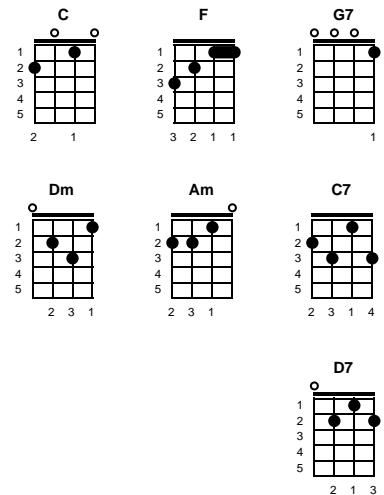

Enchanted

Buck Ram

Intro: Chords for bridge

v1:

G **C** **G**
 Living is a dream when you make it seem enchanted
D7 **Am** **D7** **G** **Em**
 Lovers take for granted all the world's aglow
D7
 They ought to know
G **C** **G**
 When you touch a star then you really are enchanted
D7 **G** **C** **G**
 Find a seed and plant it, love will make it grow

Key of C

Intro: Chords for bridge

v1:

C Living is a dream when you make it seem enchanted
G7 **Dm** **G7** Lovers take for granted all the world's aglow
G7 They ought to know
C **F** **C** When you touch a star then you really are enchanted
G7 **C** **F** **C** Find a seed and plant it, love will make it grow

chorus:

C7 **F** It's really grand when you stand hand in hand with your lover
C And thrill to the wonders of night
D7 And days, too, will amaze you and soon you'll discover
G7 Your dreams run to dreams in continuous flight

bridge:

C **F** **C** Love is ecstasy, it's divine to be enchanted
G7 **C** **F** **C** When your dreams are slanted through a lover's eyes

-- REPEAT FROM CHORUS

STANDARD

BARITONE

Key of G