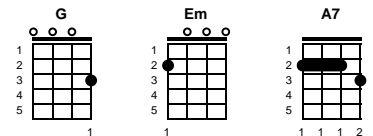

End Of The World  
 Arthur Kent & Sylvia Dee  
 Intro: Chords for ending

Key of D  
 6/8

v1:

D A  
 Why does the sun go on shining  
 Bm F#m  
 Why does the sea rush to shore  
 G Em F#m  
 Don't they know it's the end of the world  
 Em G A7  
 Cause you don't love me anymore

v2:

D A  
 Why does my heart go on beating  
 Bm F#m  
 Why do these eyes of mine cry  
 G Em F#m  
 Don't they know it's the end of the world  
 G A D  
 It ended when you said goodbye

chorus:

G D  
 I wake up in the morning and I wonder  
 A A7 D  
 Why everything's the same as it was  
 F#m  
 I can't understand, no I can't understand  
 G Em G A7  
 How life goes on the way it does

v3:

D A  
 Why do the birds go on singing  
 Bm F#m  
 Why do the stars shine above  
 G Em F#m  
 Don't they know it's the end of the world  
 G A D  
 It ended when I lost your love -- REPEAT FROM CHORUS

ending:

G A D  
 It ended when I lost your love

STANDARD

BARITONE

Key of C

End Of The World  
 Arthur Kent & Sylvia Dee  
 Intro: Chords for ending

Key of C  
 6/8

v1: