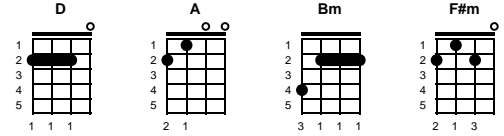

End Of The World  
 Arthur Kent & Sylvia Dee  
 Intro: Chords for ending

Key of D  
 6/8

v1:

D A  
 Why does the sun go on shining  
 Bm F#m  
 Why does the sea rush to shore  
 G Em F#m  
 Don't they know it's the end of the world  
 Em G A7  
 Cause you don't love me anymore

v2:

D A  
 Why does my heart go on beating  
 Bm F#m  
 Why do these eyes of mine cry  
 G Em F#m  
 Don't they know it's the end of the world  
 G A D  
 It ended when you said goodbye

chorus:

G D  
 I wake up in the morning and I wonder  
 A A7 D  
 Why everything's the same as it was  
 F#m  
 I can't understand, no I can't understand  
 G Em G A7  
 How life goes on the way it does

v3:

D A  
 Why do the birds go on singing  
 Bm F#m  
 Why do the stars shine above  
 G Em F#m  
 Don't they know it's the end of the world  
 G A D  
 It ended when I lost your love -- REPEAT FROM CHORUS

ending:

G A D  
 It ended when I lost your love

STANDARD

BARITONE

Key of C

End Of The World  
 Arthur Kent & Sylvia Dee  
 Intro: Chords for ending

Key of C  
 6/8

v1: