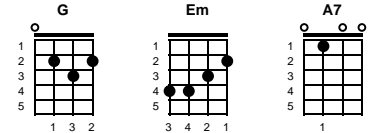

End Of The World  
 Arthur Kent & Sylvia Dee  
 Intro: Chords for ending

Key of D  
 6/8

v1:

D A  
 Why does the sun go on shining  
 Bm F#m  
 Why does the sea rush to shore  
 G Em F#m  
 Don't they know it's the end of the world  
 Em G A7  
 Cause you don't love me anymore

v2:

D A  
 Why does my heart go on beating  
 Bm F#m  
 Why do these eyes of mine cry  
 G Em F#m  
 Don't they know it's the end of the world  
 G A D  
 It ended when you said goodbye

chorus:

G D  
 I wake up in the morning and I wonder  
 A A7 D  
 Why everything's the same as it was  
 F#m  
 I can't understand, no I can't understand  
 G Em G A7  
 How life goes on the way it does

v3:

D A  
 Why do the birds go on singing  
 Bm F#m  
 Why do the stars shine above  
 G Em F#m  
 Don't they know it's the end of the world  
 G A D  
 It ended when I lost your love -- REPEAT FROM CHORUS

ending:

G A D  
 It ended when I lost your love

STANDARD

BARITONE

Key of C

End Of The World  
 Arthur Kent & Sylvia Dee  
 Intro: Chords for ending

Key of C  
 6/8

v1: