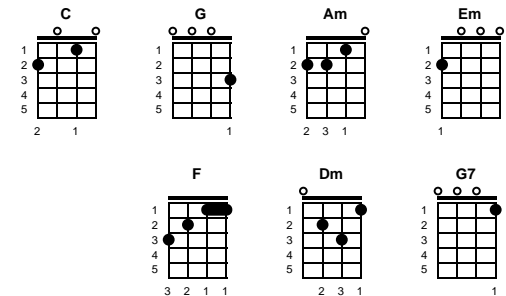

End Of The World  
 Arthur Kent & Sylvia Dee  
 Intro: Chords for ending

Key of D  
 6/8

v1:

D A  
 Why does the sun go on shining  
 Bm F#m  
 Why does the sea rush to shore  
 G Em F#m  
 Don't they know it's the end of the world  
 Em G A7  
 Cause you don't love me anymore

chorus:

F C  
 I wake up in the morning and I wonder  
 G G7 C  
 Why everything's the same as it was  
 Em  
 I can't understand, no I can't understand  
 F Dm F G7  
 How life goes on the way it does

v3:

C G  
 Why do the birds go on singing  
 Am Em  
 Why do the stars shine above  
 F Dm Em  
 Don't they know it's the end of the world  
 F G C  
 It ended when I lost your love -- REPEAT FROM CHORUS

ending:

F G C  
 It ended when I lost your love

STANDARD

BARITONE

Key of D