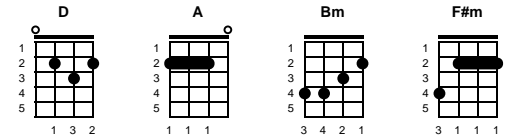

End Of The World  
 Arthur Kent & Sylvia Dee  
 Intro: Chords for ending

Key of D  
 6/8

v1:

D A  
 Why does the sun go on shining  
 Bm F#m  
 Why does the sea rush to shore  
 G Em F#m  
 Don't they know it's the end of the world  
 Em G A7  
 Cause you don't love me anymore

v2:

D A  
 Why does my heart go on beating  
 Bm F#m  
 Why do these eyes of mine cry  
 G Em F#m  
 Don't they know it's the end of the world  
 G A D  
 It ended when you said goodbye

chorus:

G D  
 I wake up in the morning and I wonder  
 A A7 D  
 Why everything's the same as it was  
 F#m  
 I can't understand, no I can't understand  
 G Em G A7  
 How life goes on the way it does

v3:

D A  
 Why do the birds go on singing  
 Bm F#m  
 Why do the stars shine above  
 G Em F#m  
 Don't they know it's the end of the world  
 G A D  
 It ended when I lost your love -- REPEAT FROM CHORUS

ending:

G A D  
 It ended when I lost your love

STANDARD

BARITONE

Key of C

End Of The World  
 Arthur Kent & Sylvia Dee  
 Intro: Chords for ending

Key of C  
 6/8

v1: