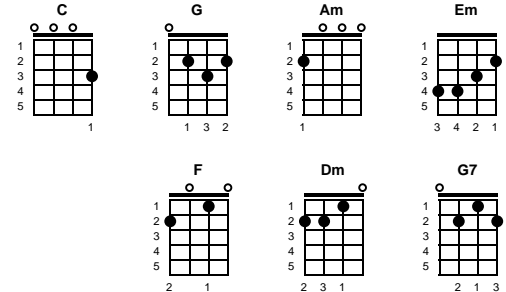

End Of The World
Arthur Kent & Sylvia Dee
Intro: Chords for ending

Key of C
6/8

v1:

C G
Why does the sun go on shining
Am Em
Why does the sea rush to shore
F Dm Em
Don't they know it's the end of the world
Dm F G7
Cause you don't love me anymore

v2:

C G
Why does my heart go on beating
Am Em
Why do these eyes of mine cry
F Dm Em
Don't they know it's the end of the world
F G C
It ended when you said goodbye

chorus:

F C
I wake up in the morning and I wonder
G G7 C
Why everything's the same as it was
Em
I can't understand, no I can't understand
F Dm F G7
How life goes on the way it does

v3:

C G
Why do the birds go on singing
Am Em
Why do the stars shine above
F Dm Em
Don't they know it's the end of the world
F G C
It ended when I lost your love -- REPEAT FROM CHORUS

ending:

F G C
It ended when I lost your love

STANDARD