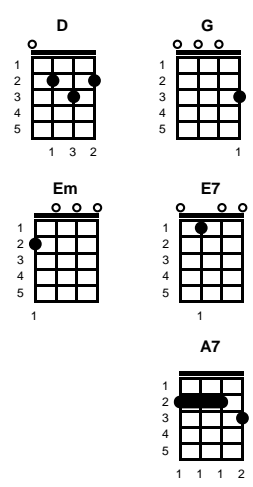

Endlessly

Clyde Lovern Otis, Brook Benton

Intro: Chords for last 2 lines, chorus

v1:

Higher than the highest mountain, and deeper than the deepest sea
 That's how I will love you, oh, darling, endlessly

v2:

ending:

Yes darling endlessly

Key of D

STANDARD

BARITONE

Key of C

Endlessly

Clyde Lovern Otis, Brook Benton

Key of C

Intro: Chords for last 2 lines, chorus

v1:

C **F** **C** **F** **C**
 Higher than the highest mountain, and deeper than the deepest sea
F **C** **F** **C**
 That's how I will love you, oh, darling, endlessly