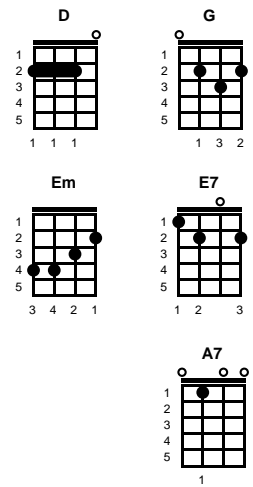

Endlessly

Clyde Lovern Otis, Brook Benton

Intro: Chords for last 2 lines, chorus

v1:

Higher than the highest mountain, and deeper than the deepest sea
That's how I will love you, oh, darling, endlessly

v2:

Softer than the gentle breezes, and stronger than the wild oak tree
That's how I will hold you, oh, darling, endlessly

chorus:

Oh my love you are my heaven
You are my kingdom, you are my crown
Oh my love, you're all I pray for
You were made for these arms to surround

v3:

Faithful as a morning's sunrise, and sacred as a love can be
That's how I will love you, oh, darling, endlessly

bridge:

Oh my love, you're all I pray for
You were made for these arms to surround

-- REPEAT V3

ending:

Yes darling endlessly

Key of D

STANDARD