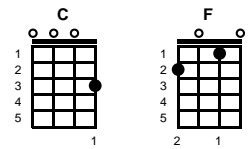

Endlessly

Clyde Lovern Otis, Brook Benton

Key of C

Intro: Chords for last 2 lines, chorus

v1:

C **F** **C** **F** **C**
Higher than the highest mountain, and deeper than the deepest sea
F **C** **F** **C**
That's how I will love you, oh, darling, endlessly

v2:

F **C** **F** **C**
Softer than the gentle breezes, and stronger than the wild oak tree
F **C** **F** **C**
That's how I will hold you, oh, darling, endlessly

chorus:

F **C**
Oh my love you are my heaven
Dm **C**
You are my kingdom, you are my crown
F **C**
Oh my love, you're all I pray for
D7 **G7**
You were made for these arms to surround

v3:

C **F** **C** **F** **C**
Faithful as a morning's sunrise, and sacred as a love can be
F **C** **F** **C**
That's how I will love you, oh, darling, endlessly

bridge:

F **C**
Oh my love, you're all I pray for
D7 **G7**
You were made for these arms to surround

-- REPEAT V3

ending:

F **C**
Yes darling endlessly

STANDARD