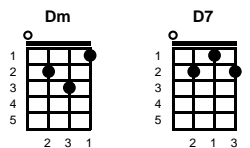

Endlessly

Clyde Lovern Otis, Brook Benton

Intro: Chords for last 2 lines, chorus

v1:

Higher than the highest mountain, and deeper than the deepest sea
 That's how I will love you, oh, darling, endlessly

v2:

Key of C

Intro: Chords for last 2 lines, chorus

v1:

C **F** **C** **F** **C**
 Higher than the highest mountain, and deeper than the deepest sea
F **C** **F** **C**
 That's how I will love you, oh, darling, endlessly

v3:

C **F** **C** **F** **C**
 Faithful as a morning's sunrise, and sacred as a love can be
F **C** **F** **C**
 That's how I will love you, oh, darling, endlessly

bridge:

F **C**
 Oh my love, you're all I pray for
D7 **G7**
 You were made for these arms to surround

-- REPEAT V3

ending:

F **C**
 Yes darling endlessly

STANDARD

BARITONE

Key of D