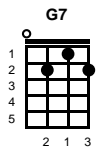

Endlessly

Clyde Lovern Otis, Brook Benton

Key of C

Intro: Chords for last 2 lines, chorus

v1:

C **F** **C** **F** **C**
Higher than the highest mountain, and deeper than the deepest sea
F **C** **F** **C**
That's how I will love you, oh, darling, endlessly

v2:

F **C** **F** **C**
Softer than the gentle breezes, and stronger than the wild oak tree
F **C** **F** **C**
That's how I will hold you, oh, darling, endlessly

chorus:

F **C**
Oh my love you are my heaven
Dm **C**
You are my kingdom, you are my crown
F **C**
Oh my love, you're all I pray for
D7 **G7**
You were made for these arms to surround

v3:

C **F** **C** **F** **C**
Faithful as a morning's sunrise, and sacred as a love can be
F **C** **F** **C**
That's how I will love you, oh, darling, endlessly

bridge:

F **C**
Oh my love, you're all I pray for
D7 **G7**
You were made for these arms to surround

-- REPEAT V3

ending:

F **C**
Yes darling endlessly

STANDARD