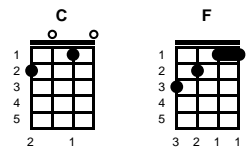

Endlessly

Clyde Lovern Otis, Brook Benton

Intro: Chords for last 2 lines, chorus

v1:

Higher than the highest mountain, and deeper than the deepest sea
 That's how I will love you, oh, darling, endlessly

v2:

Key of C

Intro: Chords for last 2 lines, chorus

v1:

C **F** **C** **F** **C**
 Higher than the highest mountain, and deeper than the deepest sea
F **C** **F** **C**
 That's how I will love you, oh, darling, endlessly

-- REPEAT V3

ending:

F **C**
 Yes darling endlessly

STANDARD

BARITONE

Key of D