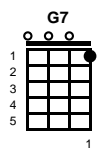

Endlessly

Clyde Lovern Otis, Brook Benton

Key of C

Intro: Chords for last 2 lines, chorus

v1:

C **F** **C** **F** **C**
Higher than the highest mountain, and deeper than the deepest sea
F **C** **F** **C**
That's how I will love you, oh, darling, endlessly

v2:

F **C** **F** **C**
Softer than the gentle breezes, and stronger than the wild oak tree
F **C** **F** **C**
That's how I will hold you, oh, darling, endlessly

chorus:

F **C**
Oh my love you are my heaven
Dm **C**
You are my kingdom, you are my crown
F **C**
Oh my love, you're all I pray for
D7 **G7**
You were made for these arms to surround

v3:

C **F** **C** **F** **C**
Faithful as a morning's sunrise, and sacred as a love can be
F **C** **F** **C**
That's how I will love you, oh, darling, endlessly

bridge:

F **C**
Oh my love, you're all I pray for
D7 **G7**
You were made for these arms to surround

-- REPEAT V3

ending:

F **C**
Yes darling endlessly

STANDARD

BARITONE

Key of D