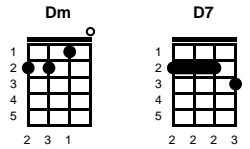

Endlessly

Clyde Lovern Otis, Brook Benton

Key of C

Intro: Chords for last 2 lines, chorus

v1:

C **F** **C** **F** **C**
Higher than the highest mountain, and deeper than the deepest sea
F **C** **F** **C**
That's how I will love you, oh, darling, endlessly

v2:

F **C** **F** **C**
Softer than the gentle breezes, and stronger than the wild oak tree
F **C** **F** **C**
That's how I will hold you, oh, darling, endlessly

chorus:

F **C**
Oh my love you are my heaven
Dm **C**
You are my kingdom, you are my crown
F **C**
Oh my love, you're all I pray for
D7 **G7**
You were made for these arms to surround

v3:

C **F** **C** **F** **C**
Faithful as a morning's sunrise, and sacred as a love can be
F **C** **F** **C**
That's how I will love you, oh, darling, endlessly

bridge:

F **C**
Oh my love, you're all I pray for
D7 **G7**
You were made for these arms to surround

-- REPEAT V3

ending:

F **C**
Yes darling endlessly

STANDARD