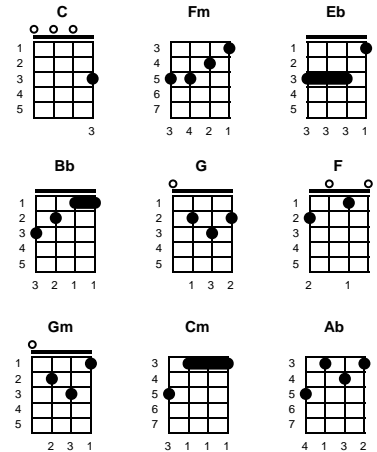

Even the Nights Are Better

Terry Skinner, J.L. Wallace, & Ken Ball (1982)

Key of C

C Fm C Fm Eb Bb

v1:

C Fm C
I, I was the lonely one
Fm Eb Bb C G F
Wondering what went wrong, why love had gone
And left me lonely
C Fm C Fm C
I, I was so confused, feeling like I'd just been used
G F Eb Bb
Then you came to me and my loneliness left me

pre-chorus 1:

Gm Cm
I used to think I was tied to a heartache
Gm C
That was the heartbreak, but now that I've found you

chorus:

Fm Bb Eb Ab
Even the nights are better, now that we're here together
Fm Bb G
Even the nights are better, since I found you, oh, oh, oh
Fm Bb Eb Ab
Even the days are brighter, when someone you love's beside ya
Fm Bb G
Even the nights are better, since I found you

v2:

C Fm C
You, you knew just what to do
Fm C
Cause you had been lonely too
G F Eb Bb
And you showed me how ~ to ease the pain
C Fm C
And you ~ did more than mend a broken heart
Fm C
Cause now you've made a fire start
G F Eb Bb
And I, I can see that you feel the same way

pre-chorus 2:

Gm Cm
I never dreamed there'd be someone to hold me
Gm C
Until you told me, and now that I've found you -- **CHORUS & INTRO**

-- **REPEAT PRE-CHORUS 2**

-- **REPEAT CHORUS**

ending:

-- **REPEAT FIRST 2 LINES OF CHORUS & FADE**

STANDARD