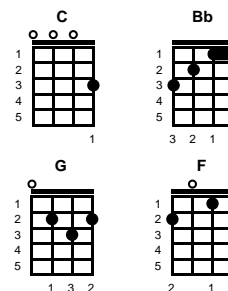

Everglades
Harlan Perry Howard

Key of C

C **Bb** **C**
(A man can't live in the Everglades -- 2X)

C
He was born and raised around Jacksonville
F A nice young man, not the **C** kind to kill
But a jealous fight and a flashin' blade
G Sent him on the run to the **C** Everglades
Bb Runnin' like a dog through the **C** Everglades

Now, the posse went in and they **G** came back out
F They said he'll die and there ain't no doubt
It's an eye for an eye so the **F** debt is paid
G He won't last long in the **C** Everglades
Bb A man can't live in the **C** Everglades **C** **Bb** **C**

chorus:

F **C**
Where a man can hide and never be found
G **C**
And have no fear of the bayin' hound
F
But he better keep movin' and don't stand still
G **C** **Bb** **C**
If the skeeters don't get him then the gators will

verses:

Now, the years went by and his **G** girl was wed
F His family gave him up for dead
But now and then the natives would say
G They'd seen him runnin' through the **C** Everglades
Bb Runnin' like a dog through the **C** Everglades

Now, he never heard the news on the radio
F He was deep in the 'glades so he'd never know
His runnin' and hidin' didn't make much sense
G For the jury had ruled it was self-defense
Bb Runnin' like a dog through the **C** Everglades **C** **Bb** **C** -- **CHORUS**

ending:

Bb **C**
Runnin' like a dog through the Everglades
Bb **C**
Skippin' like a frog through the slimy bog
Bb **C**
Runnin' through the trees from the Everlys

CHORDS FOR CHORUS

STANDARD