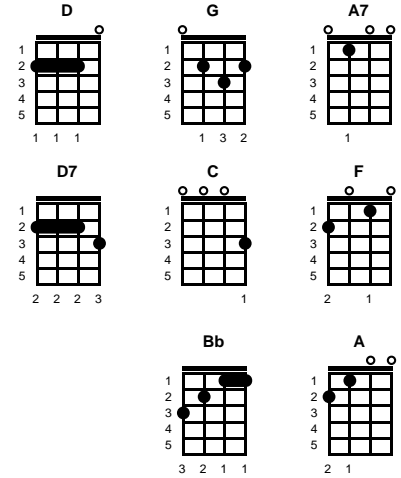

Everyday
Buddy Holly & Norman Petty (1957)

Key of D

intro: chords for ending

v1:

D **G** **A7**
Every day it's a getting closer
D **G** **A7**
Going faster than a roller coaster
D **G** **A7** **D** **G** **D** **A7**
Love like yours will surely come my way

v2:

D **G** **A7**
Every day it's a getting faster
D **G** **A7**
Every one said, "Go on up and ask her"
D **G** **A7** **D** **G** **D** **D7**
Love like yours will surely come my way

chorus:

G
Every day seems a little longer
C
Every way love's a little stronger
F **Bb** **A7** **A** **A7**
Come what may, do you ever long for -- true love from me?

-- REPEAT FROM TOP

v3:

D **G** **A7**
Every day it's a getting closer
D **G** **A7**
Going faster than a roller coaster
D **G** **A7** **D** **G** **D** **A7**
Love like yours will surely come my way

ending:

D **G** **A7** **D** **G** **D**
Love like yours will surely come my way

STANDARD