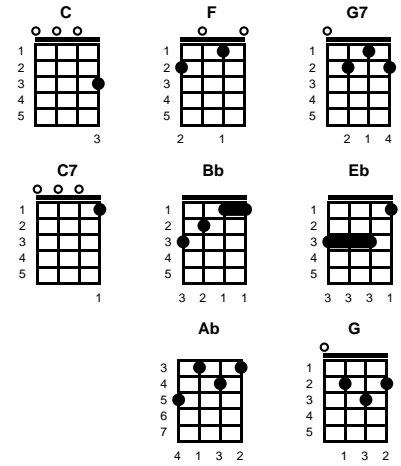

Everyday

Buddy Holly & Norman Petty (1957)

Key of C

intro: chords for ending

v1:

C **F** **G7**
 Every day it's a getting closer
C **F** **G7**
 Going faster than a roller coaster
C **F** **G7** **C** **F** **C** **G7**
 Love like yours will surely come my way

v2:

C **F** **G7**
 Every day it's a getting faster
C **F** **G7**
 Every one said, "Go on up and ask her"
C **F** **G7** **C** **F** **C** **C7**
 Love like yours will surely come my way

chorus:

F
 Every day seems a little longer
Bb
 Every way love's a little stronger
Eb **Ab** **G7** **G** **G7**
 Come what may, do you ever long for -- true love from me?

-- REPEAT FROM TOP

v3:

C **F** **G7**
 Every day it's a getting closer
C **F** **G7**
 Going faster than a roller coaster
C **F** **G7** **C** **F** **C** **G7**
 Love like yours will surely come my way

ending:

C **F** **G7** **C** **F** **C**
 Love like yours will surely come my way

STANDARD

BARITONE

Key of D

Everyday
Buddy Holly & Norman Petty (1957)

Key of D

intro: chords for ending