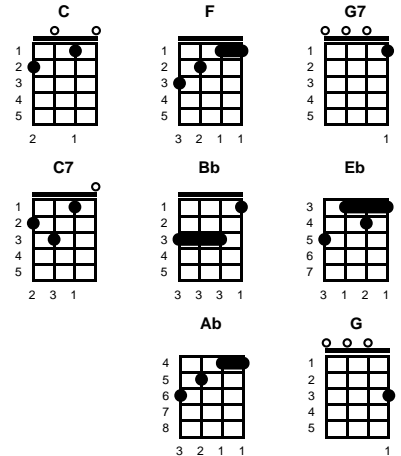

Everyday

Buddy Holly & Norman Petty (1957)

Key of C

intro: chords for ending

v1:

C **F** **G7**
 Every day it's a getting closer
C **F** **G7**
 Going faster than a roller coaster
C **F** **G7** **C** **F** **C** **G7**
 Love like yours will surely come my way

v2:

C **F** **G7**
 Every day it's a getting faster
C **F** **G7**
 Every one said, "Go on up and ask her"
C **F** **G7** **C** **F** **C** **C7**
 Love like yours will surely come my way

chorus:

F
 Every day seems a little longer
Bb
 Every way love's a little stronger
Eb **Ab** **G7** **G** **G7**
 Come what may, do you ever long for -- true love from me?

-- REPEAT FROM TOP

v3:

C **F** **G7**
 Every day it's a getting closer
C **F** **G7**
 Going faster than a roller coaster
C **F** **G7** **C** **F** **C** **G7**
 Love like yours will surely come my way

ending:

C **F** **G7** **C** **F** **C**
 Love like yours will surely come my way

STANDARD

BARITONE

Key of D

Everyday
Buddy Holly & Norman Petty (1957)

Key of D

intro: chords for ending