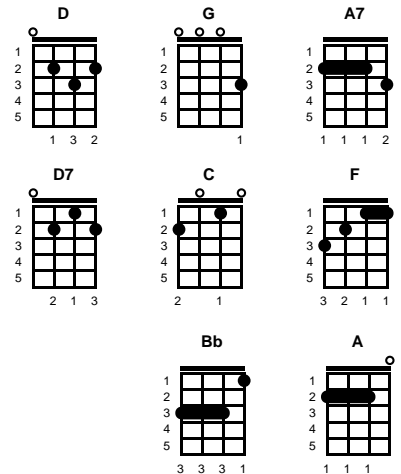

Everyday
Buddy Holly & Norman Petty (1957)

Key of D

intro: chords for ending

v1:

D **G** **A7**
Every day it's a getting closer
D **G** **A7**
Going faster than a roller coaster
D **G** **A7** **D** **G** **D** **A7**
Love like yours will surely come my way

v2:

D **G** **A7**
Every day it's a getting faster
D **G** **A7**
Every one said, "Go on up and ask her"
D **G** **A7** **D** **G** **D** **D7**
Love like yours will surely come my way

chorus:

G
Every day seems a little longer
C
Every way love's a little stronger
F **Bb** **A7** **A** **A7**
Come what may, do you ever long for -- true love from me?

-- REPEAT FROM TOP

v3:

D **G** **A7**
Every day it's a getting closer
D **G** **A7**
Going faster than a roller coaster
D **G** **A7** **D** **G** **D** **A7**
Love like yours will surely come my way

ending:

D **G** **A7** **D** **G** **D**
Love like yours will surely come my way

STANDARD

BARITONE

Key of C