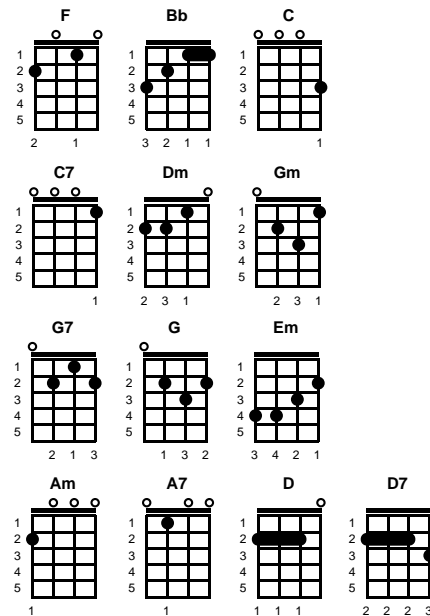

Everything Is Beautiful
Ray Stevens

Key of F

Intro: Chords for last line of lead in

Lead In:

F Bb F C F C
Jesus loves the little children, all the little children of the world
F Bb F
Red and yellow, black and white, they are precious in his sight
Bb C7 F
Jesus loves the little children of the world

chorus:

F Dm Gm G7
Everything is beautiful, in its own way
C F Bb F
Like the starry summer night, or a snow-covered winter's day
Dm Gm G7
And everybody's beautiful, in their own way
C C7 F Bb F
Under God's heaven, the world's gonna find a way ~

v1:

C7 Bb F
There is none so blind, as he who will not see
C7 Bb F
We must not close our minds, we must let our thoughts be free
C7 Bb F
For every hour that passes by, you know the world gets a little bit older
C7 Bb F
It's time to realize ~ that beauty lies in the eyes of the beholder -- **CHORUS**

v2:

C7 Bb F
We shouldn't care about the length of his hair, or the color of his skin
C7 Bb F
Don't worry about what shows from without, but the love that lives within
C7 Bb F
And we're gonna get it all together now, everything gonna work out fine
C7
Just take a little time to look on the good side, my friend,
Bb F
And straighten it out in your mind -- **CHORUS, 2X**

ending (modulate):

C G
Everything is beautiful, in its own way
D G C G
Like the starry summer night, or a snow-covered winter's day
Em Am A7
And everybody's beautiful, in their own way
D D7 G C G
Under God's heaven, the world's gonna find a way

STANDARD