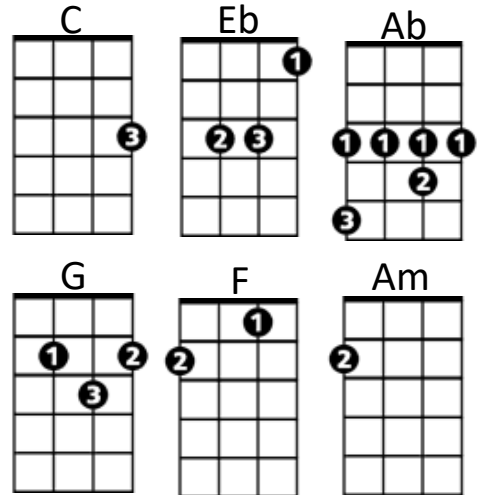

Faithless Love (John David Souther)

Intro: C Eb Ab G

C F C
 Faithless love like a river flows
Am G F
 Raindrops fal - ling on a broken rose
C F
 Down in some valley where nobody goes
C G F
 And the night blows in
C G F
 Like the cold dark wind
C Eb Ab G
 Faithless love
C Eb Ab G
 Like a river flows

C F C
 Faithless love like a river flows
Am G F
 Raindrops fal - ling on a broken rose
C F
 Down in some valley where nobody goes
C F
 Faithless love has found me
C F
 Thrown it's chilly arms around me
C Eb Ab G
 Faithless love
C Eb Ab G C
 Like a ri - ver flows

C F C
 Faithless love where did I go wrong
Am G F
 Was it telling sto - ries in a heartbreak song
C
F
 Where nobody's right and nobody was wrong
C F
 Faithless love will find you
C F
 And the misery entwine you
C Eb Ab G
 Faithless love
C Eb Ab G
 Where did I go wrong

Eb F
 Well, I guess I'm stan - ding
C Am F
 in the hall of broken dreams
G C
 That's the way it sometimes goes
Eb F C
 Whenever a new love never turns out
Am F
 like it seems
G F G
 Guess the feeling comes and goes