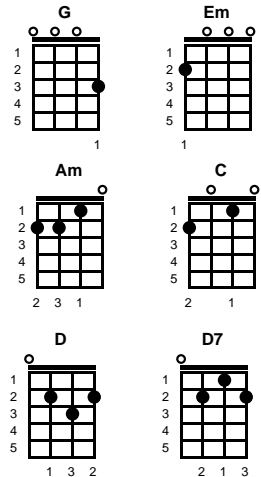

Five Hundred Miles

Hedy West

Key of G

G G

G If you miss the train I'm on, you will know that I am gone
Am C Em Am C
 You can hear the whistle blow a hundred miles
G Em Am C
 A hundred miles, a hundred miles, a hundred miles, a hundred miles
Am D C G
 You can hear the whistle blow a hundred miles

Em Am C
 Lord I'm one, Lord I'm two, Lord I'm three, Lord I'm four
Am C D D7
 Lord I'm five hundred miles from my home
G Em Am
 Five hundred miles, five hundred miles, five hundred miles
C
 Five hundred miles
Am D C G
 Lord I'm five hundred miles from my home

Em Am C
 Not a shirt on my back, not a penny to my name
Am C D D7
 Lord I can't go a home this a way
G Em Am C
 This a way, this a way, this a way, this a way
Am D C G
 Lord I can't go a home this a way

Em Am C
 If you miss the train I'm on, you will know that I am gone
Am D C G
 You can hear the whistle blow a hundred miles

STANDARD

BARITONE

Key of F

Five Hundred Miles
Hedy West

Key of F

F F

F If you miss the train I'm on, you will know that I am gone
Gm You can hear the whistle blow a hundred miles
F A hundred miles, a hundred miles, a hundred miles, a hundred miles
Gm You can hear the whistle blow a hundred miles