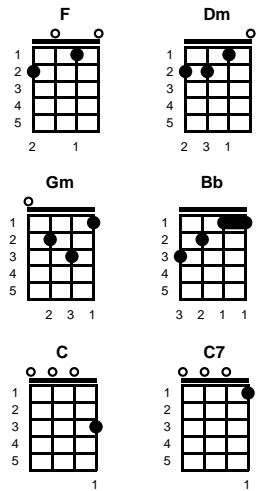

Five Hundred Miles
Hedy West

Key of F

F F

F If you miss the train I'm on, you will know that I am gone
Gm You can hear the whistle blow a hundred miles
F A hundred miles, a hundred miles, a hundred miles, a hundred miles
Gm You can hear the whistle blow a hundred miles

Dm Lord I'm one, Lord I'm two, Lord I'm three, Lord I'm four
Gm Lord I'm five hundred miles from my home
F Five hundred miles, five hundred miles, five hundred miles
Bb Five hundred miles
Gm Lord I'm five hundred miles from my home

Dm Not a shirt on my back, not a penny to my name
Gm Lord I can't go a home this a way
F This a way, this a way, this a way, this a way
Gm Lord I can't go a home this a way

Dm If you miss the train I'm on, you will know that I am gone
Gm You can hear the whistle blow a hundred miles

STANDARD