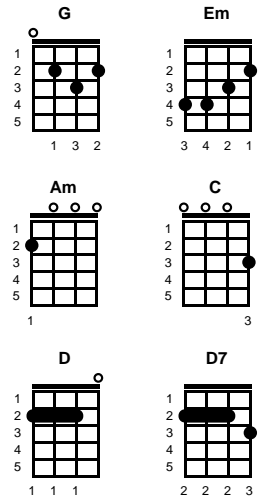

Five Hundred Miles

Hedy West

Key of G

G G

G If you miss the train I'm on, you will know that I am gone
Am C Em Am C
 You can hear the whistle blow a hundred miles
G Em Am C
 A hundred miles, a hundred miles, a hundred miles, a hundred miles
Am D C G
 You can hear the whistle blow a hundred miles

Em Am C
 Lord I'm one, Lord I'm two, Lord I'm three, Lord I'm four
Am C D D7
 Lord I'm five hundred miles from my home
G Em Am
 Five hundred miles, five hundred miles, five hundred miles
C
 Five hundred miles
Am D C G
 Lord I'm five hundred miles from my home

Em Am C
 Not a shirt on my back, not a penny to my name
Am C D D7
 Lord I can't go a home this a way
G Em Am C
 This a way, this a way, this a way, this a way
Am D C G
 Lord I can't go a home this a way

Em Am C
 If you miss the train I'm on, you will know that I am gone
Am D C G
 You can hear the whistle blow a hundred miles

STANDARD

BARITONE

Key of F

Five Hundred Miles
Hedy West

Key of F

F F

F If you miss the train I'm on, you will know that I am gone
Gm You can hear the whistle blow a hundred miles
F A hundred miles, a hundred miles, a hundred miles, a hundred miles
Gm You can hear the whistle blow a hundred miles