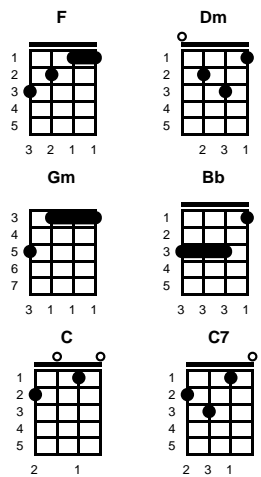

Five Hundred Miles
Hedy West

Key of F

F F

F If you miss the train I'm on, you will know that I am gone
Gm You can hear the whistle blow a hundred miles
F A hundred miles, a hundred miles, a hundred miles, a hundred miles
Gm You can hear the whistle blow a hundred miles

Dm Lord I'm one, Lord I'm two, Lord I'm three, Lord I'm four
Gm Lord I'm five hundred miles from my home
F Five hundred miles, five hundred miles, five hundred miles
Bb Five hundred miles
Gm Lord I'm five hundred miles from my home

Dm Not a shirt on my back, not a penny to my name
Gm Lord I can't go a home this a way
F This a way, this a way, this a way, this a way
Gm Lord I can't go a home this a way

Dm If you miss the train I'm on, you will know that I am gone
Gm You can hear the whistle blow a hundred miles

STANDARD

BARITONE

Key of G