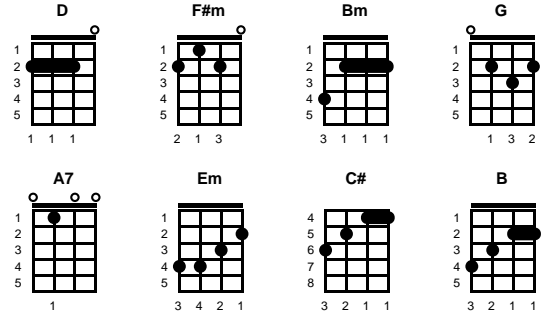

Fools Rush In

Johnny Mercer & Rube Bloom

Key of D

6/8

D D

v1:

D F#m Bm G D A7
Wise men say only fools rush in
G A7 D Em D A7 D A7
But I can't help falling in love with you
D F#m Bm G D A7
Shall I stay would it be a sin
G A7 D Em D A7 D
If I can't help falling in love a - gain

chorus:

F#m C#
Like a river flows
F#m C#
Surely to the sea
F#m C#
Darling so it goes
F#m B Em A7
Some things are meant to be

v2:

D F#m Bm G D A7
Take my hand take my whole life too
G A7 D Em D A7 D
For I can't help falling in love with you
G A7 D Em D A7 D
No, I can't help falling in love with you

-- REPEAT FROM CHORUS

STANDARD