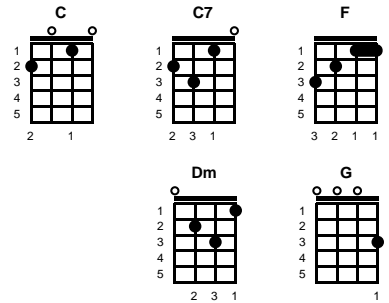

For Loving Me  
Ronnie Dunn & Terry McBride

Key of C

intro: Chords for last 2 lines of chorus

chorus:

C C7 F  
That's what you get for lovin' me  
C C7 Dm C  
That's what you get for lovin' me  
F Dm G  
Ev'ry thing you had is gone, as you can see  
C7 C F  
That's what you get for lovin' me

v1:

C C7 F  
I ain't the kind to hang around  
C C7 Dm C  
With any new love that I found  
F Dm G  
'Cause movin' is my stock in trade, I'm movin' on  
C7 C F  
Won't think of you when I'm gone.

v2:

C C7 F  
So don't you shed a tear for me  
C C7 Dm C  
'cause I ain't the love you thought I'd be  
F Dm G  
I got a hundred more like you, so don't be blue  
C7 C F  
I'll have a thousand 'fore I'm through

v3:

C C7 F  
Now there you go you're cryin' again  
C C7 Dm C  
Now there you go you're cryin' again  
F Dm G  
But then someday when your poor heart's on the mend  
C7 C F  
I might just pass this way again -- **CHORUS**

ending:

C7 C F  
That's what you get for lovin' me -- **REPEAT & FADE**

STANDARD

BARITONE

Key of A

**For Loving Me**  
Ronnie Dunn & Terry McBride

Key of A

intro: Chords for last 2 lines of chorus