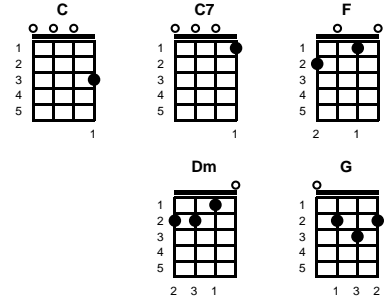

For Loving Me  
Ronnie Dunn & Terry McBride

Key of C

intro: Chords for last 2 lines of chorus

chorus:

C C7 F  
That's what you get for lovin' me  
C C7 Dm C  
That's what you get for lovin' me  
F Dm G  
Ev'ry thing you had is gone, as you can see  
C7 C F  
That's what you get for lovin' me

v1:

C C7 F  
I ain't the kind to hang around  
C C7 Dm C  
With any new love that I found  
F Dm G  
'Cause movin' is my stock in trade, I'm movin' on  
C7 C F  
Won't think of you when I'm gone.

v2:

C C7 F  
So don't you shed a tear for me  
C C7 Dm C  
'cause I ain't the love you thought I'd be  
F Dm G  
I got a hundred more like you, so don't be blue  
C7 C F  
I'll have a thousand 'fore I'm through

ending:

C7 C F  
That's what you get for lovin' me -- **REPEAT & FADE**

STANDARD

BARITONE

Key of A

**For Loving Me**  
Ronnie Dunn & Terry McBride

Key of A

intro: Chords for last 2 lines of chorus

ending:

**A7** **A** **D**  
That's what you get for lovin' me -- **REPEAT & FADE**

**STANDARD**

**BARITONE**

Key of C