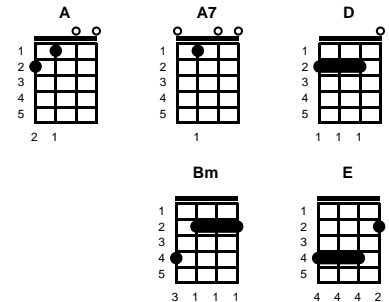

For Loving Me
Ronnie Dunn & Terry McBride

Key of A

intro: Chords for last 2 lines of chorus

chorus:

A **A7** **D**
That's what you get for lovin' me
A **A7** **Bm** **A**
That's what you get for lovin' me
D **Bm** **E**
Ev'ry thing you had is gone, as you can see
A7 **A** **D**
That's what you get for lovin' me

v1:

A **A7** **D**
I ain't the kind to hang around
A **A7** **Bm** **A**
With any new love that I found
D **Bm** **E**
'Cause movin' is my stock in trade, I'm movin' on
A7 **A** **D**
Won't think of you when I'm gone.

v2:

A **A7** **D**
So don't you shed a tear for me
A **A7** **Bm** **A**
'cause I ain't the love you thought I'd be
D **Bm** **E**
I got a hundred more like you, so don't be blue
A7 **A** **D**
I'll have a thousand 'fore I'm through

v3:

A **A7** **D**
Now there you go you're cryin' again
A **A7** **Bm** **A**
Now there you go you're cryin' again
D **Bm** **E**
But then someday when your poor heart's on the mend
A7 **A** **D**
I might just pass this way again -- **CHORUS**

ending:

A7 **A** **D**
That's what you get for lovin' me -- **REPEAT & FADE**

STANDARD