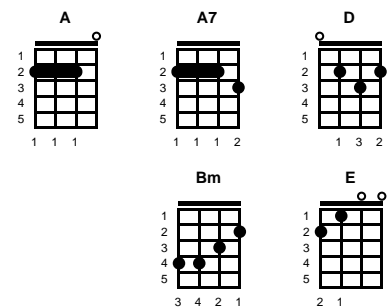

For Loving Me
Ronnie Dunn & Terry McBride

Key of A

intro: Chords for last 2 lines of chorus

chorus:

A **A7** **D**
That's what you get for lovin' me
A **A7** **Bm** **A**
That's what you get for lovin' me
D **Bm** **E**
Ev'ry thing you had is gone, as you can see
A7 **A** **D**
That's what you get for lovin' me

v1:

A **A7** **D**
I ain't the kind to hang around
A **A7** **Bm** **A**
With any new love that I found
D **Bm** **E**
'Cause movin' is my stock in trade, I'm movin' on
A7 **A** **D**
Won't think of you when I'm gone.

v2:

A **A7** **D**
So don't you shed a tear for me
A **A7** **Bm** **A**
'cause I ain't the love you thought I'd be
D **Bm** **E**
I got a hundred more like you, so don't be blue
A7 **A** **D**
I'll have a thousand 'fore I'm through

v3:

A **A7** **D**
Now there you go you're cryin' again
A **A7** **Bm** **A**
Now there you go you're cryin' again
D **Bm** **E**
But then someday when your poor heart's on the mend
A7 **A** **D**
I might just pass this way again -- **CHORUS**

ending:

A7 **A** **D**
That's what you get for lovin' me -- **REPEAT & FADE**

STANDARD

BARITONE

Key of C