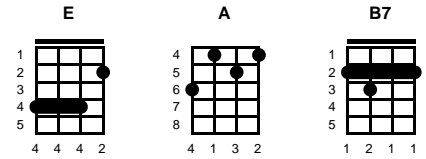

Intro: Chords for ending, 2x

v1:

E
Far across the blue water, lives an old german daughter
B7 **E** **A**
By the banks of the old river Rhine
B7 **E** **A**
Where I loved her and left her but I can't forget her
B7 **E**
Cause she was my pretty Fraulein

STANDARD

chorus:

A
Fraulein, Fraulein, look up toward the heavens
B7 **E**
Pretend that your hand's still in mine

By the same stars above you
A
I loved you and left you
B7 **E**
But you were my pretty Fraulein