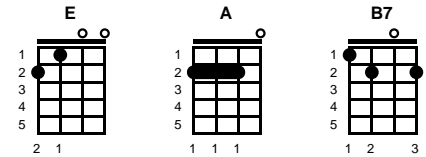

BARITONE

v2:

A
When my memory wanders, away over yonder
B7 **E**
To the sweetheart that I left behind
A
In a moment of glory, a face comes before me
B7 **E**
The face of my pretty Fraulein -- CHORUS

ending:

B7 **E**
But you were my pretty Fraulein