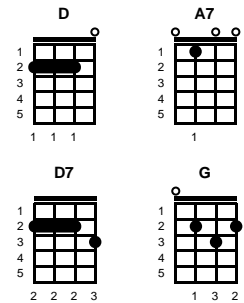

D

chorus:

D A7
Freight train, freight train goin' so fast
D
Freight train, freight train goin' so fast
D7 G
Please don't tell what train I'm on
D A7 D
So they won't know where I've gone

v1:

A7
Freight train, freight train comin' round the bend
D
Freight train, freight train gone again
D7 G
One of these days, turn that train around
D A7 D
Go back to my home town -- CHORUS

v2:

A7
One more place I'd like to be
D
One more place I'd love to see
D7 G
To watch those old Blue Ridge Mountains climb
D A7 D
When I ride old Number Nine -- CHORUS

v3:

A7
When I die please bury me deep
D
Down at the end of Bleeker Street
D7 G
So I can hear old Number Nine
D A7 D
As she goes rolling by -- CHORUS

ending:

A7 D
So they won't know where I've gone (2x)

STANDARD

BARITONE