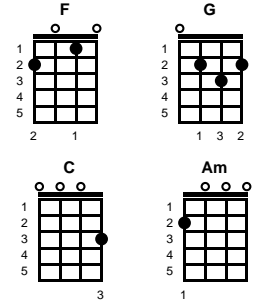

Garden Party

Ricky Nelson

Key of C

F G C F G C (2x)

v1:

I went to a garden party to reminisce with my old
A chance to share old memories, and play our songs again
When I got to the garden party, they all knew my name
But no one recognized me, I didn't look the same

chorus:

But it's all right now, I learned my lesson well
You see you can't please everyone, so you got to please yourself

v2:

People came from miles around, everyone was there
Yoko brought a walrus, there was magic in the air
And over in the corner, much to my surprise
Mr. Hughes hid in Dylan's shoes, wearing his disguise -- **CHORUS**

v3:

Played them all the old songs, thought that's why they came
But no one heard the music, we didn't look the same
I said hello to Mary Lou, she belongs to me
When I played a song about a honky-tonk, it was time to leave -- **CHORUS**

v4:

Someone opened up a closet door and out stepped Johnny B. Goode
Playing guitar like a ringing the bell and looking like he should
If you gotta play at garden parties, I wish you a lotta luck
But if memories were all I sang, I'd rather drive a truck -- **CHORUS**

STANDARD