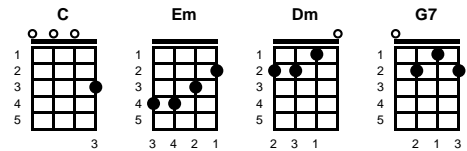

C **Em** **C** **Em**
And it's knowin' I'm not shackled by forgotten words and bonds
C **Em** **Dm**
And the ink stains that have dried upon some lines

That keeps you in the back roads by the rivers of my mem'ry
G7 **C** **Em** **C** **Em**
And keeps you ever gentle on my mind

C **Em** **C** **Em**
It's not clingin' to the rocks and ivy planted on their columns now
Dm
That binds me, or somethin' that somebody said
G7 **C** **Em** **C** **Em**
Because they thought we fit together walkin'

C **Em**
It's just knowin' that the world will not be cursin' or forgivin'
C **Em** **Dm**
When I walk along some railroad track and find

That you're movin' on the back roads by the rivers of my mem'ry
G7 **C** **Em** **C** **Em**
And for hours you're just gentle on my mind

C **Em** **C**
Though the wheat fields and the coal mines and the junkyards
Em **Dm**
And the highways come between us, and some other woman cryin'
G7 **C** **Em** **C** **Em**
To her mother 'cause she turned and I was gone

C **Em** **C**
I still might run in silence, tears of joy might stain my face
Em **Dm**
And the summer sun might burn me till I'm blind

But not to where I cannot see you walkin' on the backroads
G7 **C** **Em** **C** **Em**
By the rivers flowin' gentle on my mind

C **Em** **C**
I dip my cup of soup back from the gurglin',
Em **Dm**
Cracklin' cauldron in some train yard, my beard a roughenin' coal pile
G7 **C** **Em** **C** **Em**
And a dirty hat pulled low across my face

C **Em**
Through cupped hands 'round a tin can
C **Em** **Dm**
I pretend to hold you to my breast and find
That you're wavin' from the back roads by the rivers of my mem'ry
G7 **C** **Em** **C**
Ever smilin', ever gentle on my mind

STANDARD