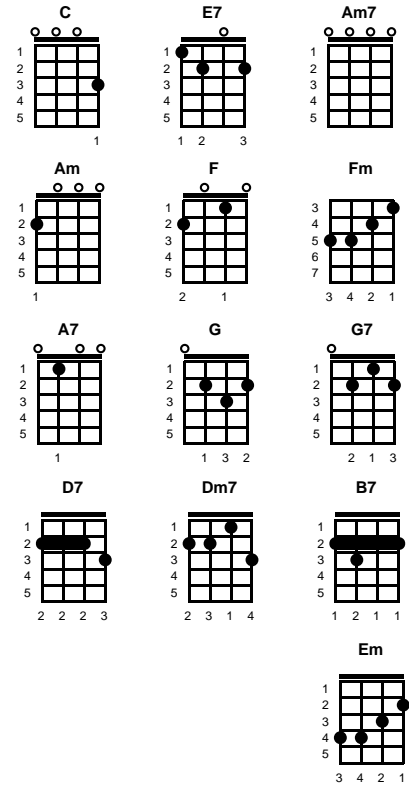

**Georgia on My Mind**  
Hoagy Carmichael & Stuart Gorrell (1930)

Key of C

Intro: Chords for last line

**C E7 Am7 Am F Fm**  
Georgia, Georgia, the whole day through  
**C A7 G G7 E7 A7 D7**  
Just an old sweet song keeps Georgia on my mind  
**C E7 Am7 Am F Fm**  
Georgia, Georgia, a song of you  
**C A7 G G7 C F C E7**  
Comes sweet and clear as moonlight through the pines

**STANDARD**

**Bridge:**  
**Am7 Dm7 Am F**  
Other arms reach out to me  
**Am7 Dm7 Am7 D7 Am7**  
Other eyes smile tenderly  
**F C B7**  
Still in peaceful dreams I see  
**Am7 Em Dm7 G7**  
The road leads back to you

**C E7 Am7 Am F Fm**  
Georgia, Georgia, the whole day through  
**C A7 Dm7 G7 C F C**  
Just an old sweet song keeps Georgia on my mind

**BARITONE**