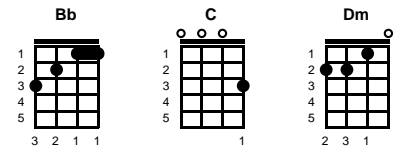

Gilligans Isle

Wyle & Schwartz

Key of Bb

Bb C Dm Bb C Dm
 Just sit right back and you'll hear a tale, a tale of a fateful trip
 That started from this tropic port, aboard this tiny ship

The mate was a mighty sailin' man, the skipper brave and sure
 Five passengers set sail that day
 For a three hour tour, a three hour tour

ending:
 Here on Gilligan's Isle!!

STANDARD

BARITONE

Key of F

Gilligans Isle

Wyle & Schwartz

Key of F

F G Am F G Am
 Just sit right back and you'll hear a tale, a tale of a fateful trip
 That started from this tropic port, aboard this tiny ship