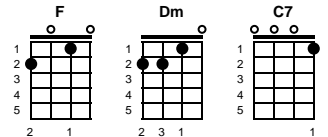

Glow Worm

Lilla Cayley Robinson, Paul Lincke

Key of C

Intro - chords for: Glow little glow-worm, glow -- 2X

v1:

C Shine little **D7** glow-worm, **G7** glimmer, glimmer

Shine little glow-worm, glimmer, glimmer

Lead us lest too far we wander, love's sweet voice is callin' yonder

Shine little **D7** glow-worm, **G7** glimmer, glimmer, hey, there don't get **C** dimmer, dimmer

Light the path below, above, and lead us on to love

v2:

C Glow little **D7** glow-worm, fly of fire, glow like an incandescent **C** wire

Glow for the female of the species, turn on the AC and the DC

This night could use a little brightnin', light up you little ol' bug of lightnin'

When you gotta glow, you gotta glow, glow little glow-worm, glow

v3:

C Glow little **D7** glow-worm, glow and glimmer

Swim through the sea of night, little swimmer

Thou aeronautical boll weevil, illuminate yon woods primeval

See how the shadows deep and darken

You and your chick should get to sparkin'

I got a gal that I love so, so glow little glow-worm, glow

v4:

C Glow little **D7** glow-worm, turn the key on, you are equipped with **C** taillight neon

You got a cute vest-pocket Mazda, which you can make both slow and faster

I don't know who you took the shine to, or who you're out to make a sign to

I got a gal that I love so, so glow little glow-worm, glow

ending:

Dm Glow little **G7** glow-worm, **C** glow **Bbdim**

Dm Glow little **G7** glow-worm, **C** glow **C6**

STANDARD