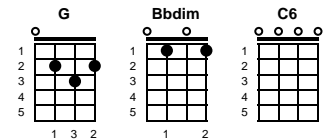

Glow Worm

Lilla Cayley Robinson, Paul Lincke

Key of C

Intro - chords for: Glow little glow-worm, glow -- 2X

v1:

C Shine little **D7** glow-worm, **G7** glimmer, glimmer

Shine little glow-worm, glimmer, glimmer

Lead us lest too far we wander, love's sweet voice is callin' yonder

Shine little **D7** glow-worm, **G7** glimmer, glimmer, hey, there don't get **C** dimmer, dimmer

Light the path below, above, and lead us on to love

v2:

C Glow little **D7** glow-worm, fly of fire, glow like an incandescent **C** wire

Glow for the female of the species, turn on the AC and the DC

This night could use a little brightnin', light up you little ol' bug of lightnin'

When you gotta glow, you gotta glow, glow little glow-worm, glow

v3:

C Glow little **D7** glow-worm, glow and glimmer

Swim through the sea of night, little swimmer

Thou aeronautical boll weevil, illuminate yon woods primeval

See how the shadows deep and darken

You and your chick should get to sparkin'

I got a gal that I love so, so glow little glow-worm, glow

v4:

C Glow little **D7** glow-worm, turn the key on, you are equipped with **C** taillight neon

You got a cute vest-pocket Mazda, which you can make both slow and faster

I don't know who you took the shine to, or who you're out to make a sign to

I got a gal that I love so, so glow little glow-worm, glow

ending:

Dm Glow little **G7** glow-worm, **C** glow **Bbdim**

Dm Glow little **G7** glow-worm, **C** glow **C6**

STANDARD