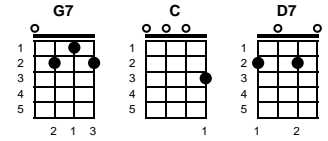

Glow Worm

Lilla Cayley Robinson, Paul Lincke

Key of C

Intro - chords for: Glow little glow-worm, glow -- 2X

v1:

C Shine little **D7** glow-worm, **G7** glimmer, glimmer

Shine little glow-worm, glimmer, glimmer

Lead us lest too far we wander, love's sweet voice is callin' yonder

Shine little **D7** glow-worm, **G7** glimmer, glimmer, hey, there don't get **C** dimmer, dimmer

Light the path below, above, and lead us on to love

v2:

C Glow little **D7** glow-worm, fly of fire, glow like an incandescent **C** wire

Glow for the female of the species, turn on the AC and the DC

This night could use a little brightnin', light up you little ol' bug of lightnin'

When you gotta glow, you gotta glow, glow little glow-worm, glow

v3:

C Glow little **D7** glow-worm, glow and glimmer

Swim through the sea of night, little swimmer

Thou aeronautical boll weevil, illuminate yon woods primeval

See how the shadows deep and darken

You and your chick should get to sparkin'

I got a gal that I love so, so glow little glow-worm, glow

v4:

C Glow little **D7** glow-worm, turn the key on, you are equipped with **C** taillight neon

You got a cute vest-pocket Mazda, which you can make both slow and faster

I don't know who you took the shine to, or who you're out to make a sign to

I got a gal that I love so, so glow little glow-worm, glow

ending:

Dm Glow little **G7** glow-worm, **C** glow **Bbdim**

Dm Glow little **G7** glow-worm, **C** glow **C6**

STANDARD