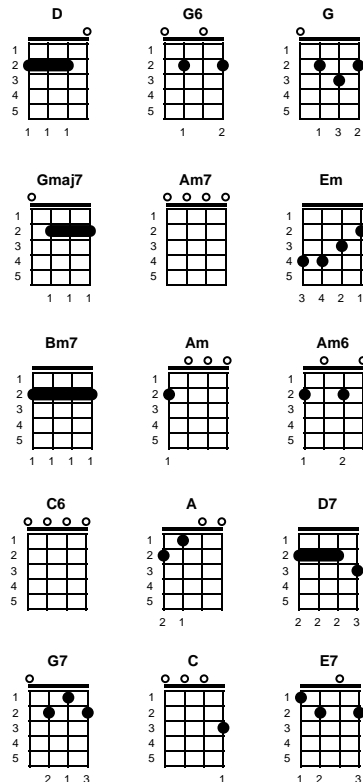

Go Away Little Girl
Gerry Goffin, Carole King

Key of D

Intro: Chords for ending, 2X

STANDARD

v1:

D G6 G Gmaj7 G G6
Go away, little girl, go away, little girl
Am7 D Am7 D G Gmaj7 G6
I'm not supposed to be alone with you....
Em Bm7 Em Am7 Am Am6
I know that your lips are sweet, but our lips must never meet
C6 D A D
I belong to someone else, and I must be true

v2:

D7 G6 G Gmaj7 G G6
Oh, go away, little girl, go away, little girl
Am7 D Am7 D G Gmaj7 G7
It's hurting me more, each minute that you delay
C Am7 Am7 G6 G E7
When you are near me like this, you're much too hard to resist
C Am7 D G G6 Gmaj7 G7
So, go away, little girl, before I beg you to stay

v3:

C Am7 G6 G E7
When you are near me like this, you're much too hard to resist
Am7 D7 G6 G E7
So, go away, little girl ~~ call it a day, little girl
Am7 D G
Please, go away, little girl, before I beg you to stay

-- REPEAT FROM V2

ending:

G6 G
Go away, little girl (3X & FADE)

BARITONE