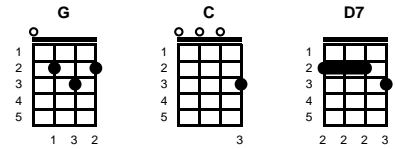

Go Rest High On That Mountain

Vince Gill

Key of G

G

v1:

I know your life
On earth was troubled
Only you could know the pain
You weren't afraid to face the Devil
You were no stranger to the pain

chorus:

Go rest high on that mountain
Son you're work on Earth is done
Go to Heaven a shouting
Love for the Father and the Son

v2:

Oh how we cried
The day you left us
Gathered round your grave to grieve
Wish I could see the Angles faces
When they hear your sweet voice -- **CHORUS**

ending:

Go to Heaven a shouting
Love for the Father and the Son

STANDARD