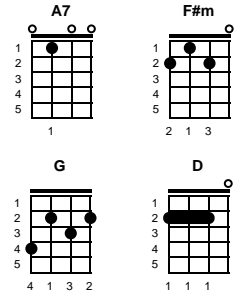

Green Green
Barry McGuire & Randy Sparks

Key of D

Intro: Chords for last line of chorus

Chorus:

D **G**
Green, green, it's green they say
D **A7**
On the far side of the hill
D **G**
Green, green, I'm goin away
D **A7** **D**
To where the grass is greener still

v1:

F#m **G** **D**
Well, I told my Mama on the day I was born,
G **A7** **D**
Don't ya cry when you see I'm gone
F#m **G** **D**
You know there ain't no woman gonna settle me down
G **A7** **D**
I just gotta be a travelin on. a singin -- **CHORUS**

v2:

F#m **G** **D**
No, there ain't nobody in this whole wide world
G **A7** **D**
Gonna tell me how to spend my time
F#m **G** **D**
I'm just a good lovin ramblin man
G **A7** **D**
Sayin, buddy, could you spare me a dime.
Hear me cryin it's a -- **CHORUS**

ending:

A7 **D**
To where the grass is greener still

STANDARD