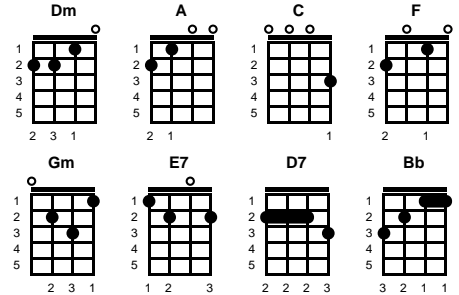

**Green Leaves of Summer**  
Dimitri Tiomkin & Paul Francis Webster

Key of F

6/8

**Dm**

**Dm** **A** **Dm** **C**  
A time to be reaping, a time to be sowing  
**F** **Gm** **E7** **A**  
The green leaves of summer are calling me home  
**D7** **Gm** **C** **F**  
T'was so good to be young then, in the season of plenty  
**Dm** **A** **Bb** **A**  
When the catfish were jumping as high as the sky

**Dm** **A** **Dm** **C**  
A time just for planting, a time just for plowing  
**F** **Gm** **E7** **A**  
A time to be courting a girl of your own  
**D7** **Gm** **C** **F**  
Was so good to be young then, to be close to the earth  
**Dm** **A** **Bb** **A** **Dm**  
And to stand by your wife at the mo ~ ment of birth

**A** **Dm** **C**  
A time to be reaping, a time to be sowing  
**F** **Gm** **E7** **A**  
A time just for finding a place for to die  
**D7** **Gm** **C** **F**  
Was so good to be young then, to be close to the earth  
**Dm** **A** **Bb** **A** **Dm**  
Now the green leaves of summer are call ~ ing me home

**D7** **Gm** **C** **F**  
Was so good to be young then, to be close to the earth  
**Dm** **A** **Bb** **A** **Dm**  
Now the green leaves of summer are call ~ ing me home

**STANDARD**

**BARITONE**