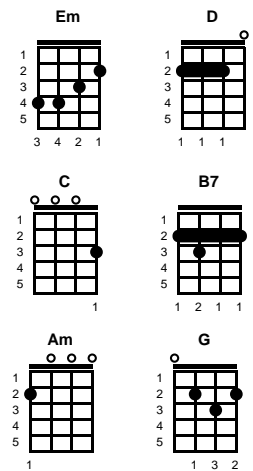

Greensleeves

Thought to be composed by Henry VIII, but doubtful

Intro: Chords for last line, first verse

Key of D
3/4

Em **D** **C** **B7**
Alas my love you do me wrong to cast me off discourteously
Em **D** **C** **B7** **Em** **Am** **Em**
And I have loved you oh, so long, delighting in your com - pan - y
G **D** **Em** **B7**
Greensleeves was all my joy, Greensleeves was my delight
G **D** **Em** **B7** **Em** **Am** **Em**
Greensleeves was my heart of gold, and who but my lady, Gre - en - sleeves

Em **D** **C** **B7**
I've been ready at your hand to grant whatever you would crave
Em **D** **C** **B7** **Em** **Am** **Em**
And I have wagered both life and land, your love and good will to ha - ve
G **D** **Em** **B7**
Greensleeves was all my joy, Greensleeves was my delight
G **D** **Em** **B7** **Em** **Am** **Em**
Greensleeves was my heart of gold, and who but my lady, Gre - en - sleeves

Em **D** **C** **B7**
My men were clothed all in green, and they did ever wait on thee
Em **D** **C** **B7** **Em** **Am** **Em**
All this was gallant to be seen and yet thou wouldst not lo - ve me
G **D** **Em** **B7**
Thou couldst desire no earthly thing, but still thou had it readily
G **D** **Em** **B7** **Em** **Am** **Em**
Thy music still to play and sing, and yet thou wouldst not lo - ve me

Em **D** **C** **B7**
Well, I will pray to God on high, that thou my constancy mayst see
Em **D** **C** **B7** **Em** **Am** **Em**
And that yet once before I die, thou wilt vouch safe to lo - ve me
G **D** **Em** **B7**
Ah, Greensleeves, now farewell, to God I pray to prosper thee
G **D** **Em** **B7** **Em** **Am** **Em**
For I am still thy lover true, come once again and lo - ve me

Em **B7** **Em** **Am** **Em**
Come once again and lo - ve me

STANDARD