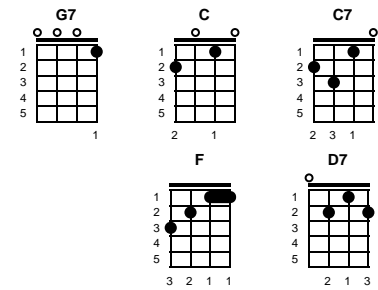

Half As Much

Curley Williams

Intro: Chords for ending

Key of C

G7 C

If you loved me half as much as I love you

You wouldn't stay away half as much as you do

You're nice to me when there's no one else around

You only build me up to let me down

C

If you missed me half as much as I miss you

You wouldn't stay away half as much as you do

I know that I would never be this blue

If you only loved me half as much as I love you

-- **REPEAT FROM TOP**

ending:

If you only loved me half as much as I love you

STANDARD

BARITONE

Key of 6 V