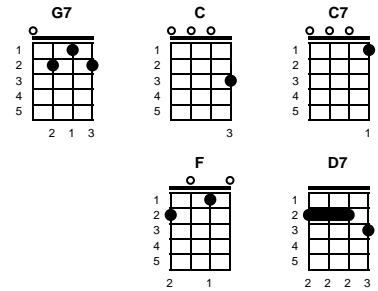

Half As Much

Curley Williams

Intro: Chords for ending

Key of C

G7 C

If you loved me half as much as I love you

You wouldn't stay away half as much as you do

You're nice to me when there's no one else around

You only build me up to let me down

C

If you missed me half as much as I miss you

You wouldn't stay away half as much as you do

I know that I would never be this blue

If you only loved me half as much as I love you

-- **REPEAT FROM TOP**

ending:

If you only loved me half as much as I love you

STANDARD