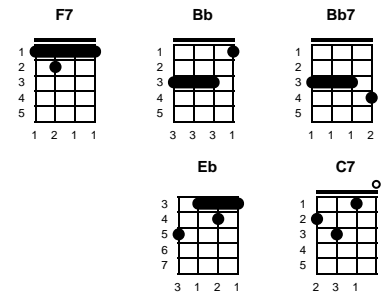

# Half As Much

Curley Williams

Intro: Chords for ending

Key of C

**G7 C**

If you loved me half as much as I love you

You wouldn't stay away half as much as you do

You're nice to me when there's no one else around

## BARITONE

You only build me up to let me down

**Bb**

If you missed me half as much as I miss you

You wouldn't stay away half as much as you do

I know that I would never be this blue

If you only loved me half as much as I love you

-- **REPEAT FROM TOP**

**ending:**

If you only loved me half as much as I love you

**STANDARD**

**BARITONE**

**Key of C**