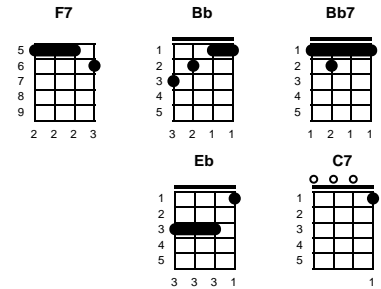

# Half As Much

Curley Williams

Intro: Chords for ending

Key of C

**G7 C**

If you loved me half as much as I love you

You wouldn't stay away half as much as you do

You're nice to me when there's no one else around

## BARITONE

You only build me up to let me down

**Bb**

If you missed me half as much as I miss you

You wouldn't stay away half as much as you do

I know that I would never be this blue

If you only loved me half as much as I love you

-- **REPEAT FROM TOP**

**ending:**

If you only loved me half as much as I love you

**STANDARD**

**BARITONE**

**Key of C**