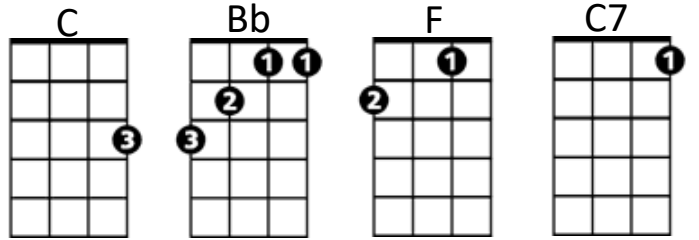

Happy Birthday (Merry Widow Waltz)

Intro: C Bb F C7

C
Happy Birthday, Happy Birthday
G7 C G7
We love you

G7
Happy Birthday, and may all your
C G7 C
Dreams come true

F G7 C Am
When you blow out the can-dles
Dm G7 E7
One light stays a-glow

Dm G7 C Dm
It's the love light in your eyes
Dm G7 C
Where ere you go

TACET
HAPPY BIRTHDAY!!