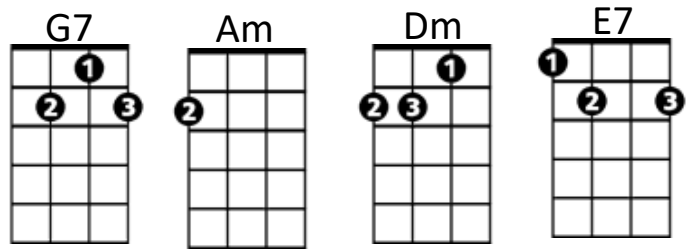

Happy Birthday (Merry Widow Waltz)

Intro: C Bb F C7

C
Happy Birthday, Happy Birthday
G7 C G7
We love you

G7
Happy Birthday, and may all your
C G7 C
Dreams come true

F G7 C Am
When you blow out the can-dles
Dm G7 E7
One light stays a-glow

Dm G7 C Dm
It's the love light in your eyes
Dm G7 C
Where ere you go

TACET
HAPPY BIRTHDAY!!