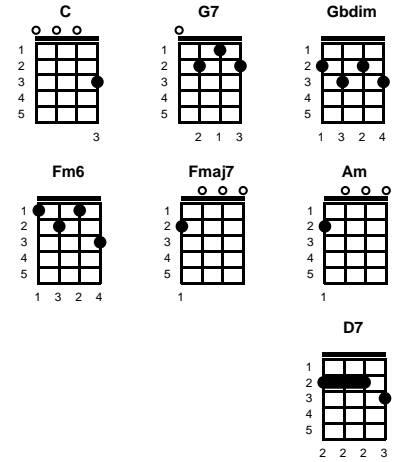

Harbor Lights

Hugh Williams and Jimmy Kennedy

Intro: Chords for bridge

v1:

C **G7** **Gbdim C**
I saw the harbor lights, they only told me we were part.... ing

G7 **C**
The same old harbor lights that once brought you to me

G7
I watched the harbor lights,

Gbdim C
How could I help if tears were start.... ing

G7 **C Fm6 C**
Goodbye to tender nights beside the silvery sea

bridge:

Fmaj7 **Fm6** **C Am**
I longed to hold you near and kiss you just once more

D7 **Fm6 G7**
But you were on the ship and I was on the shore

v2:

G7
TACET: Now I know lonely nights

Gbdim C
For all the while my heart is whisper....ing

G7 **C Fm6 C**
Some other harbor lights will steal your love from me

-- **REPEAT FROM TOP**

ending:

G7 **C Fm6 C**
Some other harbor lights will steal your love from me

Key of C

STANDARD