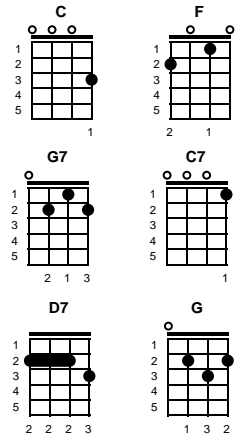

Have You Ever Been Lonely
George Brown, Peter DeRose, Billy Hill

Key of C

C

v1:

C Have you ever been **F C** lonely
 Have you ever been **G7** blue
 Have you ever loved someone
 Just as I love you **C**

v2:

C7 F Can't you see I'm sorry
 For each mistake I've made **C**
 Can't you see I've changed, dear **G7 D7**
 Can't you see I've paid **G**

chorus:

F C Be a little forgivin'
G7 Take me back in your heart
 How can I go on livin'
 Now that we're apart **C C7**
F If you knew what I've been through
 Then you'd know why I ask you **C**
 Have you ever been lonely **G7**
 Have you ever been blue **C F C**

-- **REPEAT FROM TOP**

ending:

G7 Have you ever been lonely
C F C Have you ever been blue

STANDARD

BARITONE