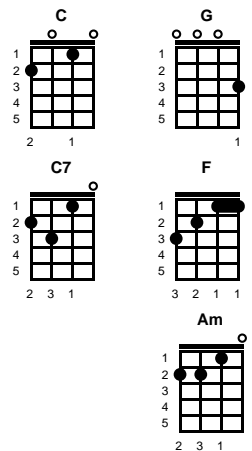

Have You Ever Seen the Rain
John Fogarty

Key of C

Intro: Chords for chorus

v1:

C
Someone told me long ago

There's a calm before the storm
G I know ... it's been coming for some time ~~

When it's over so they say

It'll rain a sunny day
G I know ... shining down like water **C** **C7**

chorus:

F **G** **C** **Am**
I wanna know have you ever seen the rain
F **G** **C** **Am**
I wanna know have you ever seen the rain
F **G** **C**
Coming down a sunny day

v2:

C
Yesterday and days before

Sun is cold and rain is hard
G I know ... been that way for all my time ~~

Til forever on it goes

Through the circle fast and slow
G I know ... it can't stop my wonder **C** **C7** -- **CHORUS 2x**

ending:

F **G** **C**
Coming down a sunny day

STANDARD

BARITONE

Key of D