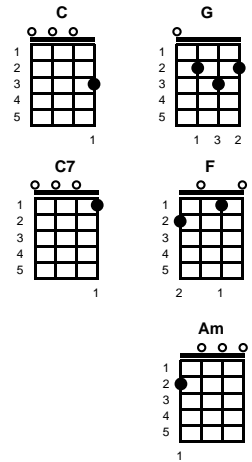

Have You Ever Seen the Rain
John Fogarty

Key of C

Intro: Chords for chorus

v1:

C
Someone told me long ago

There's a calm before the storm
G I know ... it's been coming for some time ~~

When it's over so they say

It'll rain a sunny day
G I know ... shining down like water **C** **C7**

chorus:

F **G** **C** **Am**
I wanna know have you ever seen the rain
F **G** **C** **Am**
I wanna know have you ever seen the rain
F **G** **C**
Coming down a sunny day

v2:

C
Yesterday and days before

Sun is cold and rain is hard
G I know ... been that way for all my time ~~

Til forever on it goes

Through the circle fast and slow
G I know ... it can't stop my wonder **C** **C7** -- **CHORUS 2x**

ending:

F **G** **C**
Coming down a sunny day

STANDARD