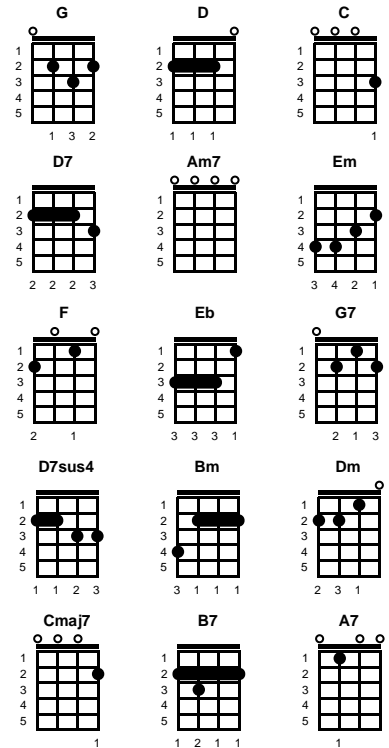

He Ain't Heavy
Bobby Scott & Bob Russell

Key of G

G D C D7

The road is long, with many a winding turn
That leads us to who knows where, who knows where
But I'm strong, strong enough to carry him
He ain't heavy, he's my brother
So on we go, his welfare is my concern
No burden is he, to bear, we'll get there
For i know he would not encumber me,
He aint heavy, he's my brother

If I'm laden at all I'm laden with sadness
That everyone's heart isn't filled with the gladness
Of love for one another
It's a long long road from which there is no return
While we're on the way, to there, why not share
And the load doesn't weigh me down, at all
He ain't heavy, he's my brother

G D C D7

He's my brother
He ain't heavy he's my brother
He ain't heavy he's my brother

STANDARD

BARTONE