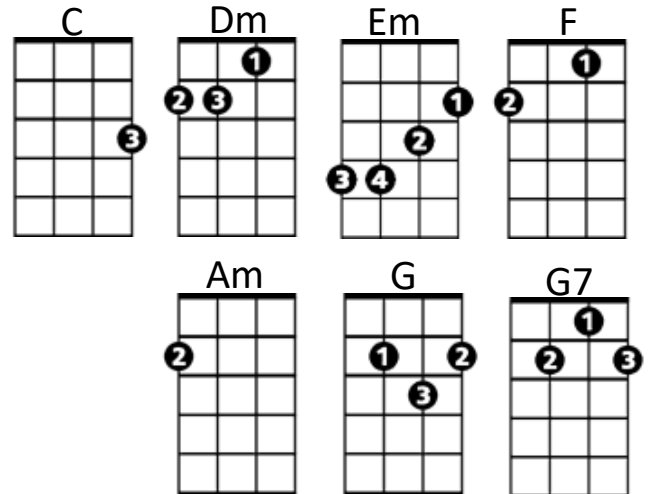

## Heart Like a Wheel (Kate and Anna McGarrigle)

**Intro: F G G7 C**

**C G**  
Some say a heart is just like a wheel,  
**Em Am**  
When you bend it, you can't mend it.  
**Dm Am Dm**  
And my love for you is like a sinking ship  
**F G G7 C**  
And my heart is on that ship out in mid o - cean.

**F G G7 C**

**C G**  
They say that death is a tragedy;  
**Em Am**  
It comes once and it's over.  
**Dm Am Dm**  
But my only wish is for that deep dark abyss,  
**F G G7 C**  
'Cause what's the use of living with no true lo - ver?

**Refrain:**

**Am Dm G**  
And it's only love, and it's only love.  
**Am Dm G G7**  
That can wreck a human being and turn him inside out

**Instrumental Verse**

**C G**  
Some say a heart is just like a wheel,  
**Em Am**  
When you bend it, you can't mend it.  
**Dm Am Dm**  
And my love for you is like a sinking ship  
**F G G7 C**  
And my heart is on that ship out in mid o - cean

**C D D7 G**  
Why it had to happen to me - e.

**Refrain:**

**Em Am D**  
And it's only love, and it's only love.

**Em Am D D7**  
That can wreck a human being and turn him inside out

**Instrumental Verse**