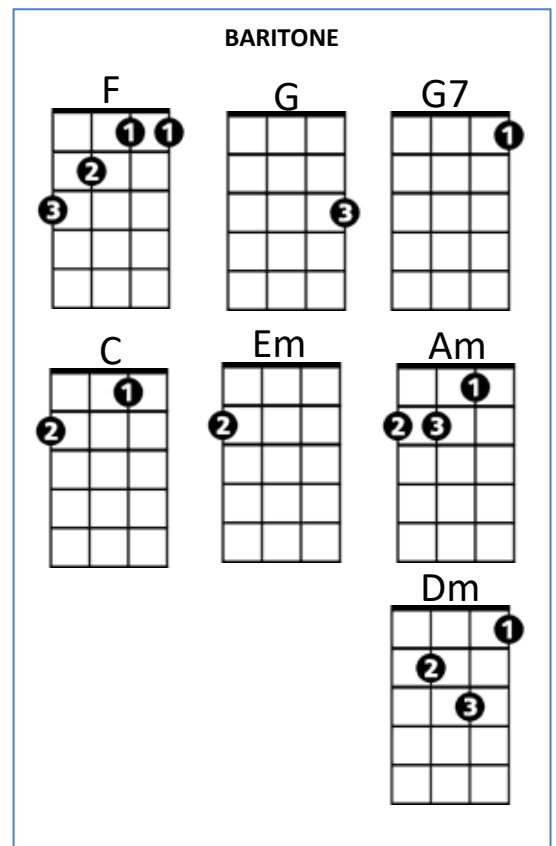

F G G7 C

C G
They say that death is a tragedy;
Em Am
It comes once and it's over.
Dm Am Dm
But my only wish is for that deep dark abyss,
F G G7 C
'Cause what's the use of living with no true lo - ver?

F G G7 C

C G
When harm is done no love can be won,
Em Am
I know it happens frequently.
Dm Am Dm
What I can't understand, Oh please God hold my hand,
F G G7 C
Why it had to happen to me - e.

Refrain:

Am Dm G
And it's only love, and it's only love.
Am Dm G G7
That can wreck a human being and turn him inside out

Instrumental Verse

C G
Some say a heart is just like a wheel,
Em Am
When you bend it, you can't mend it.
Dm Am Dm
And my love for you is like a sinking ship
F G G7 C
And my heart is on that ship out in mid o - cean

F G G7 C F C