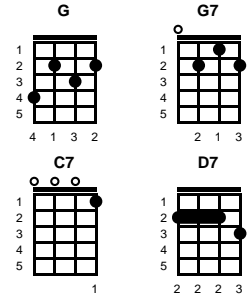

Heartbreak Hotel

Tommy Durden & Mae Boren Axton

Key of G

Intro: Chords for v1 & chorus

v1:

Well, since my baby left me, I found a new place to dwell
It's down at the end of the Lonely Street at Heartbreak Hotel

chorus:

You make me so lonely, Baby, I get so lonely, Baby
I get so lonely I could die

v2:

And though its always crowded, you still can find some room
For broken-hearted lovers go to cry away their gloom -- CHORUS

v3:

The Bellhop's always cryin' and the desk clerk's dressed in black
They've been so long on Lonely Street, they're never comin' back -- CHORUS

v4:

Now if you baby leaves you and you've got no place to dwell
Just take a walk down Lonely Street to Heartbreak Hotel

-- CHORUS, V2, CHORUS

STANDARD