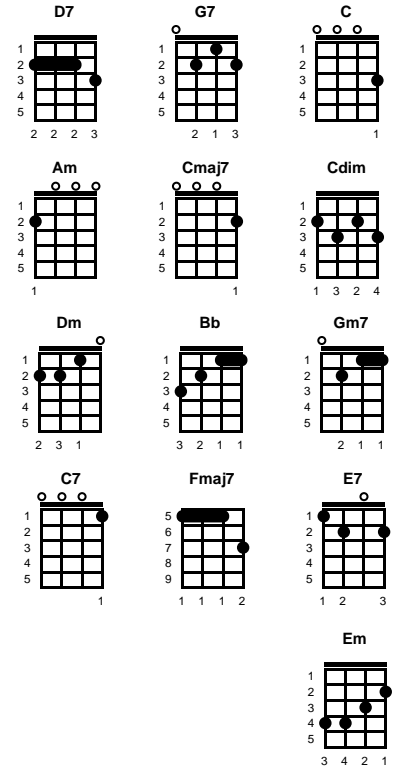

**Hello Dolly**  
Jerry Herman

Key of C

**D7 G7 C G7**

**v1:**

**C Am**  
I said hel..lo, dolly..well, hel..lo, Dolly  
**Cmaj7 Cdim Dm G7**  
It's so nice to have you back where you belong  
**Dm Bb**  
You're lookin' swell, Dolly...I can tell, Dolly  
**Dm G7**  
You're still glowin'...you're still crowin'...you're  
**C G7**  
You're still go....in' strong

**STANDARD**

**v2:**

**C Am**  
I feel the room swayin'..while the band's playin'..  
**Gm7 C7 Fmaj7**  
One of your old favourite songs, from way back when  
**E7 Am Em Am Em**  
So, take her wrap, fellas..find her an empty lap, fellas..  
**D7 G7 C Cdim Dm G7**  
Dolly'll never go away again -- **REPEAT V1**

**ending:**

**Am Em Am Em**  
So...golly, gee, fellas....find her an empty knee, fellas..  
**D7 G7 D7 G7**  
Dolly'll never go away....I said she'll never go away..  
**D7 G7 C G7 C**  
Dolly'll never go away, again